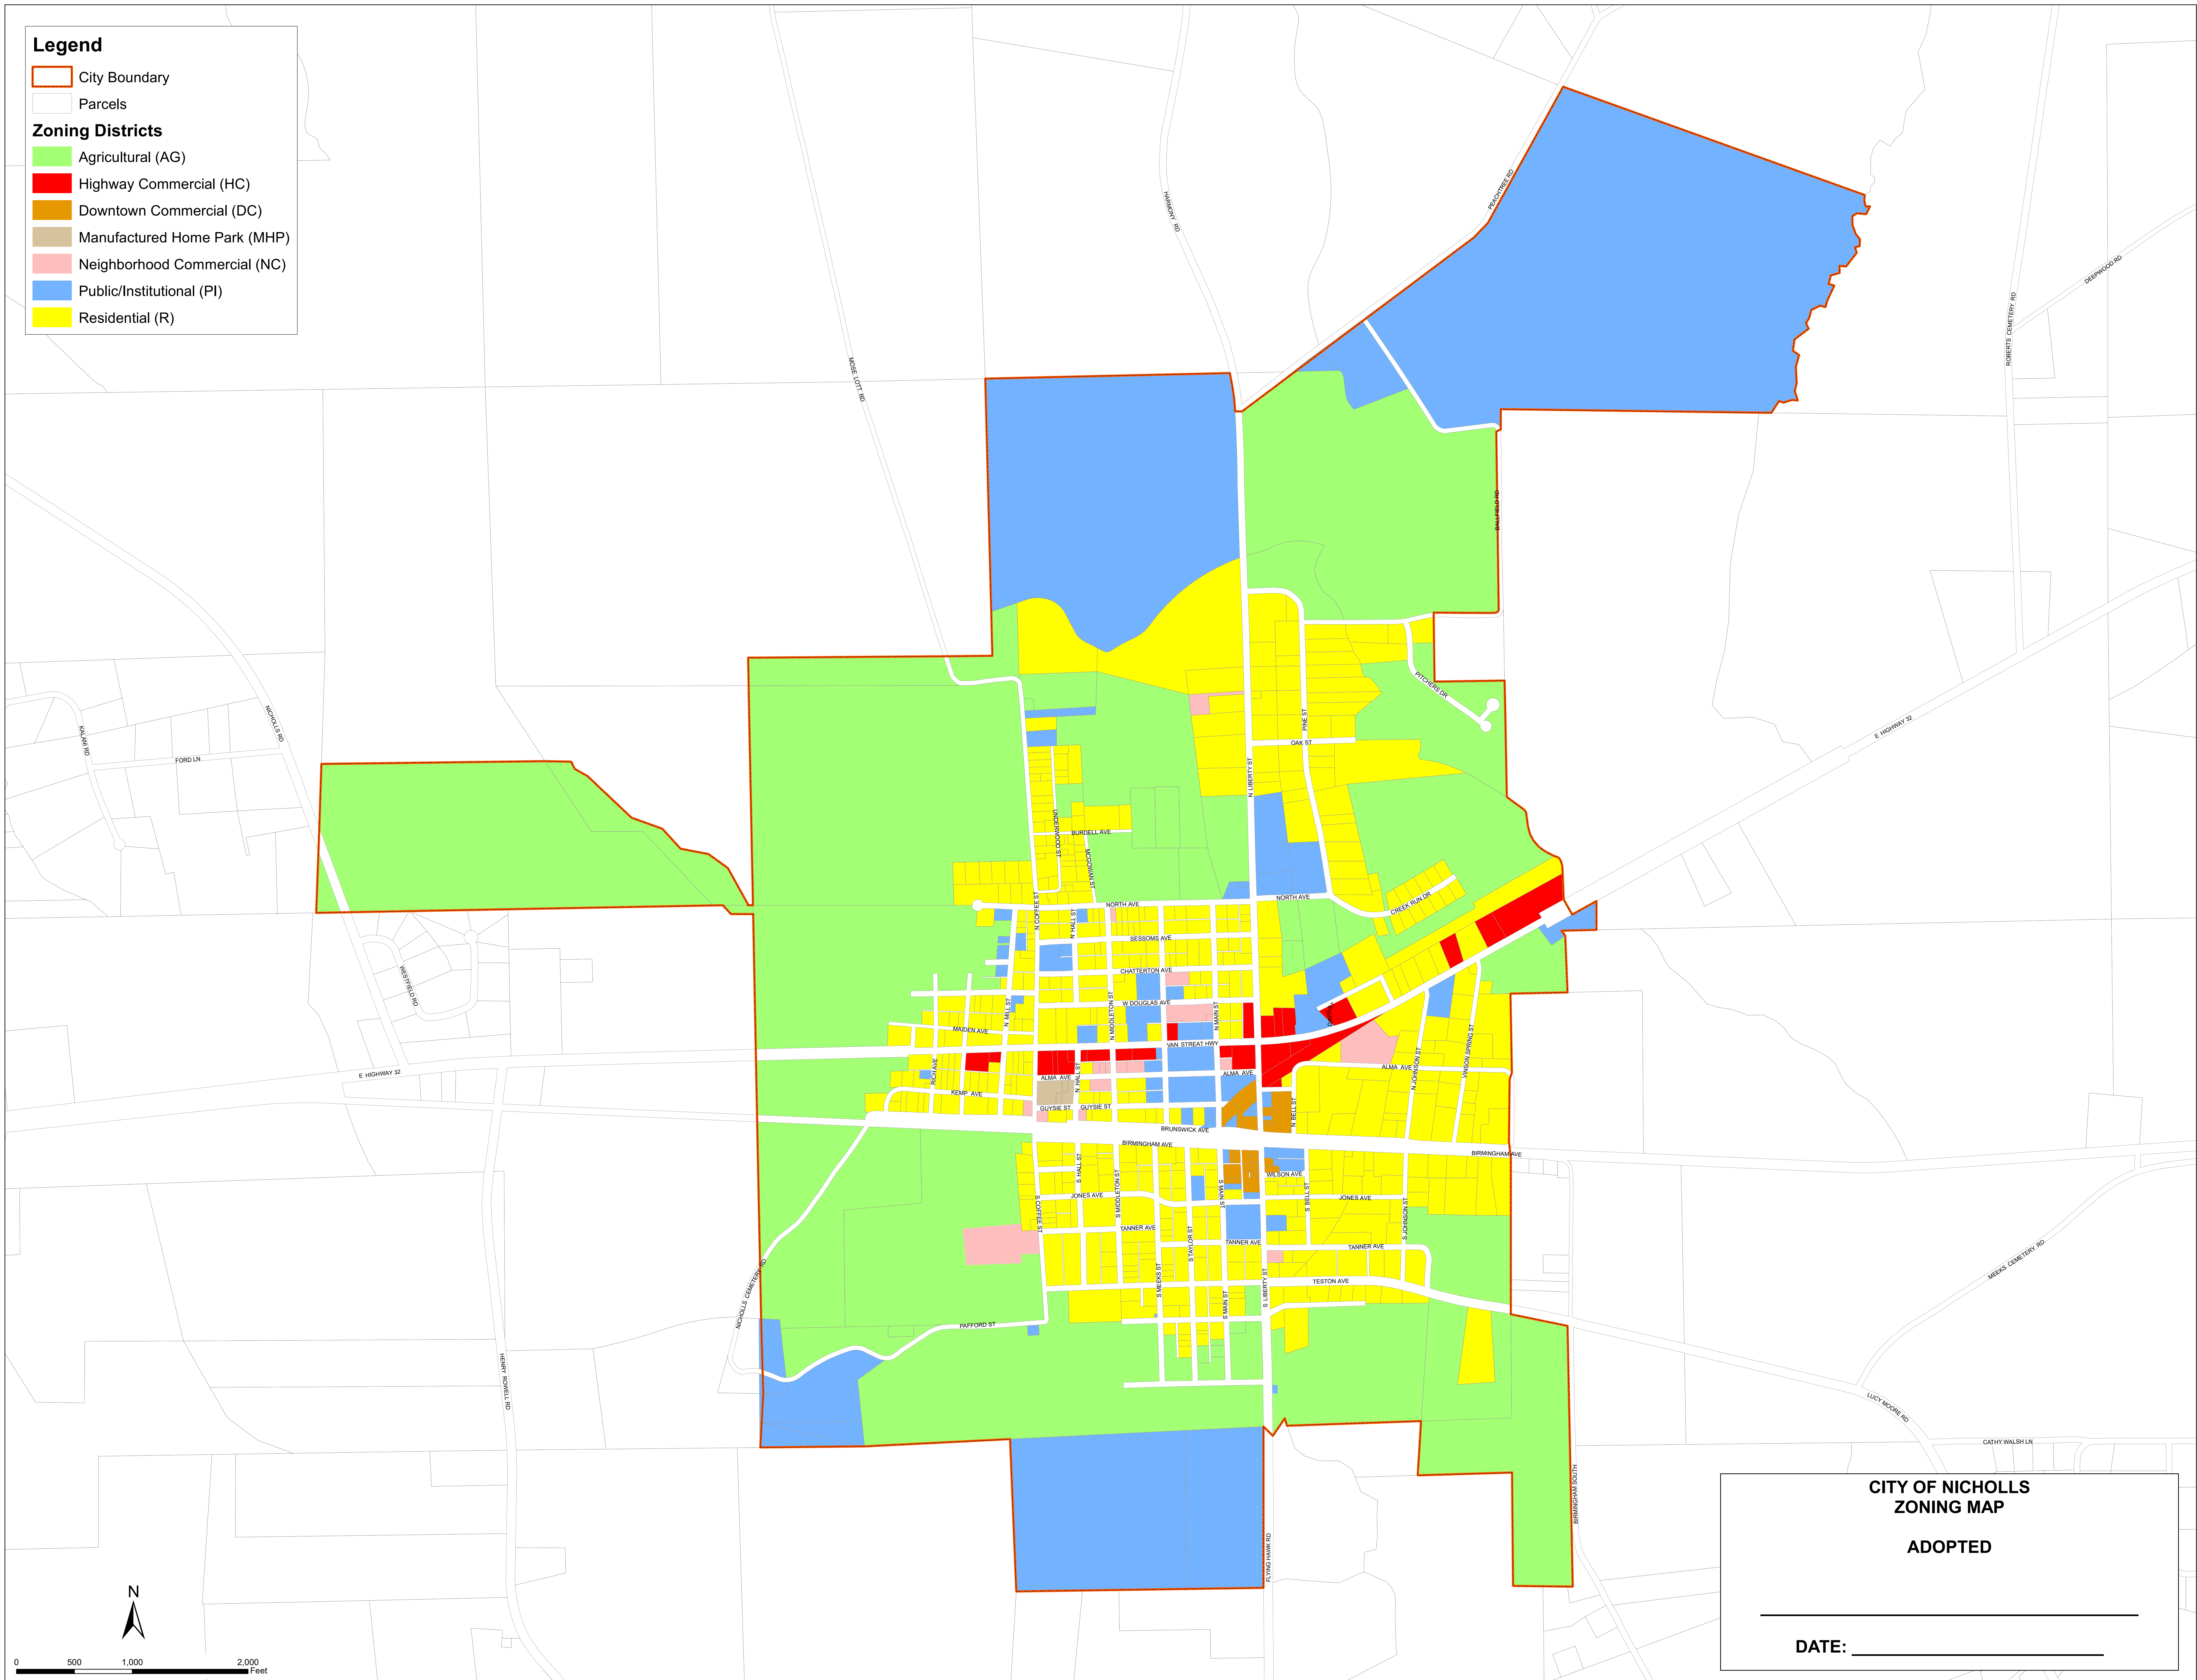

Legend

- City Boundary
- Parcels
- Zoning Districts**
- Agricultural (AG)
- Highway Commercial (HC)
- Downtown Commercial (DC)
- Manufactured Home Park (MHP)
- Neighborhood Commercial (NC)
- Public/Institutional (PI)
- Residential (R)

**CITY OF NICHOLLS
ZONING MAP**

ADOPTED

DATE: _____