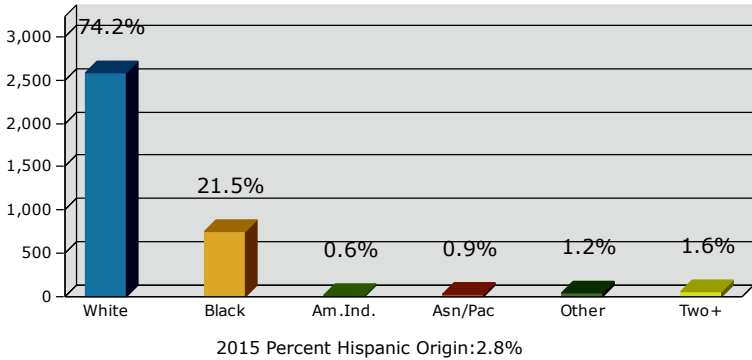

Geography: Place - Blackshear City, GA

2015 Population by Race

2015 Population by Age

Households

2015 Home Value

2015-2020 Annual Growth Rate

Household Income