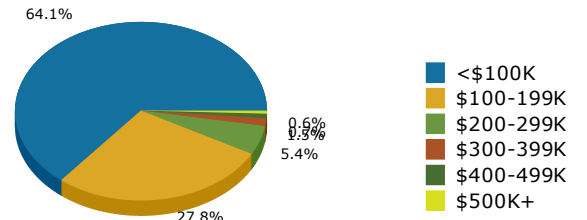

Geography: Place - Blackshear City, GA

2015 Population by Race

2015 Population by Age

Households

2015 Home Value

2015-2020 Annual Growth Rate

Household Income