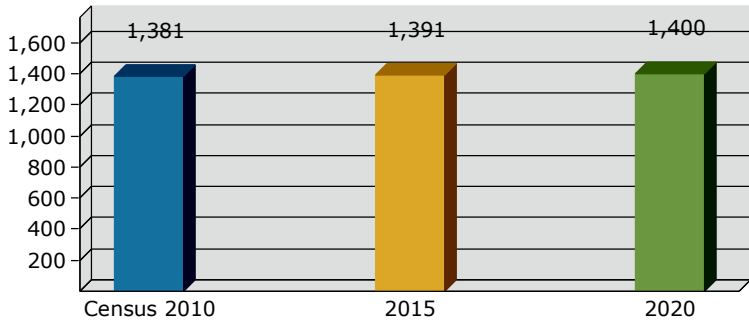

Geography: Place - Blackshear City, GA

2015 Population by Race

2015 Population by Age

Households

2015 Home Value

2015-2020 Annual Growth Rate

Household Income