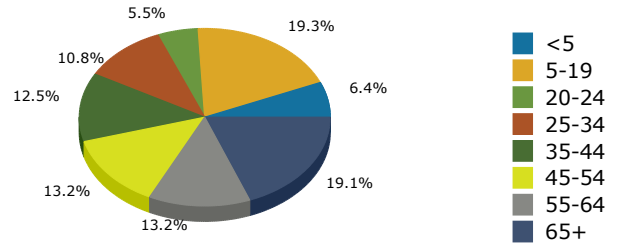

Geography: Place - Blackshear City, GA

2015 Population by Race

2015 Population by Age

Households

2015 Home Value

2015-2020 Annual Growth Rate

Household Income