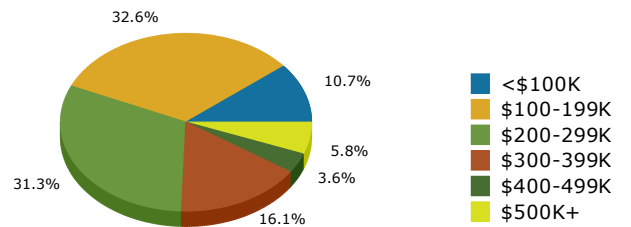

Geography: Place - Lake Park City, GA

2015 Population by Race

2015 Population by Age

Households

2015 Home Value

2015-2020 Annual Growth Rate

Household Income