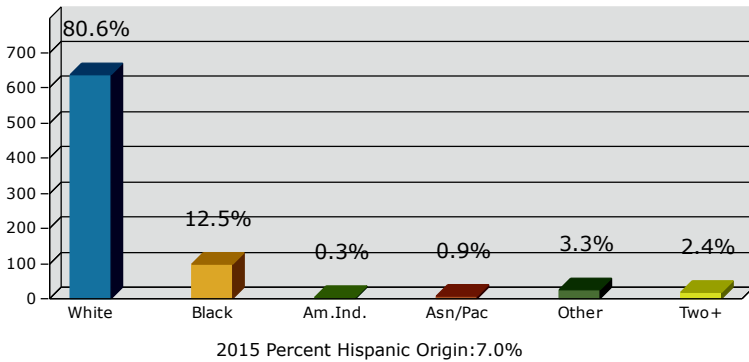

Geography: Place - Lake Park City, GA

2015 Population by Race

2015 Population by Age

Households

2015 Home Value

2015-2020 Annual Growth Rate

Household Income