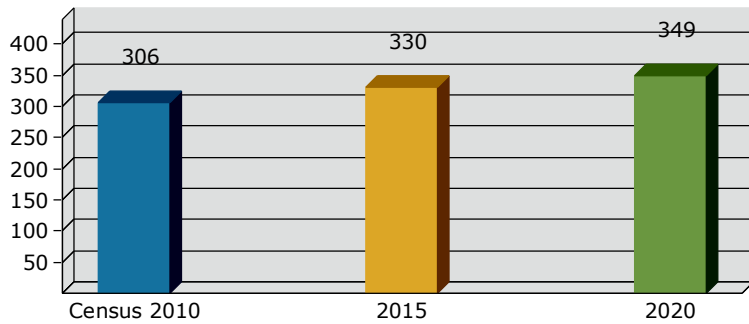

Geography: Place - Lake Park City, GA

2015 Population by Race

2015 Population by Age

Households

2015 Home Value

2015-2020 Annual Growth Rate

Household Income