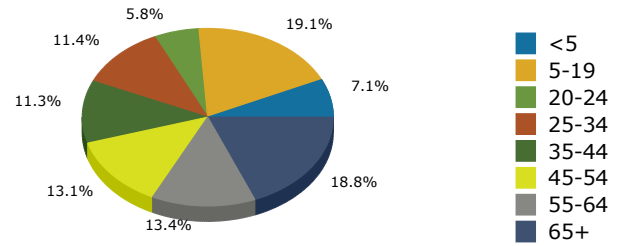

Geography: Place - Lake Park City, GA

2015 Population by Race

2015 Population by Age

Households

2015 Home Value

2015-2020 Annual Growth Rate

Household Income