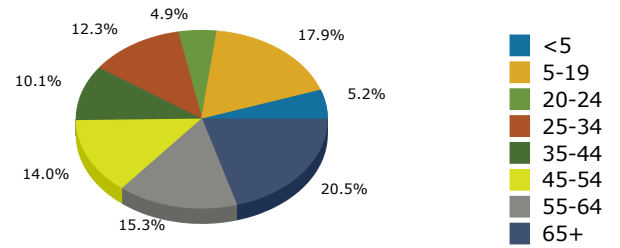

Geography: Place - Fargo City, GA

2015 Population by Race

2015 Population by Age

Households

2015 Home Value

2015-2020 Annual Growth Rate

Household Income