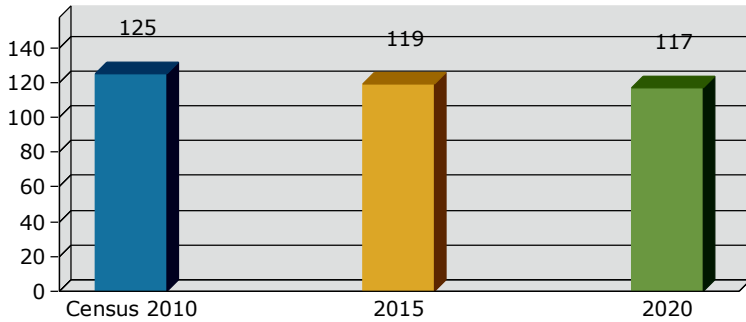

Geography: Place - Fargo City, GA

2015 Population by Race

2015 Population by Age

Households

2015 Home Value

2015-2020 Annual Growth Rate

Household Income