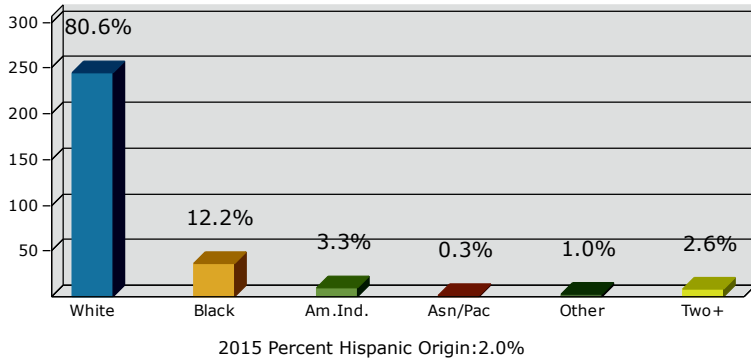

Geography: Place - Fargo City, GA

2015 Population by Race

2015 Population by Age

Households

2015 Home Value

2015-2020 Annual Growth Rate

Household Income