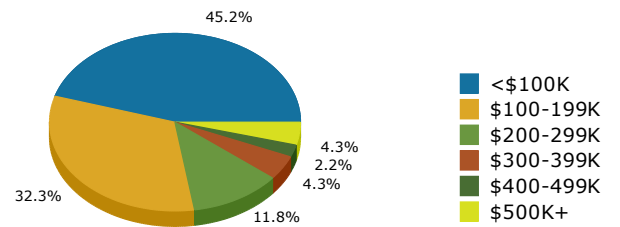

Geography: Place - Fargo City, GA

2015 Population by Race

2015 Population by Age

Households

2015 Home Value

2015-2020 Annual Growth Rate

Household Income