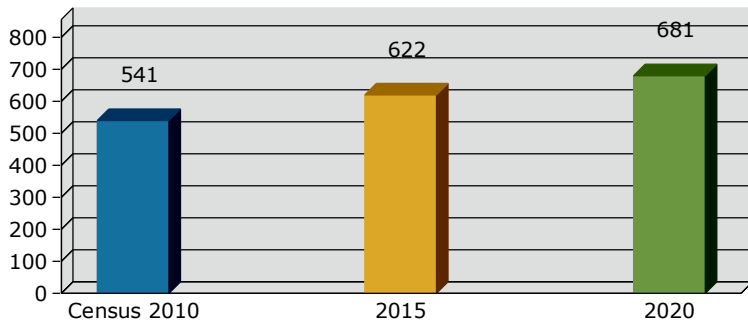

# Geography: Place - Remerton City, GA

2015 Population by Race

2015 Population by Age

Households

2015 Home Value

2015-2020 Annual Growth Rate

Household Income