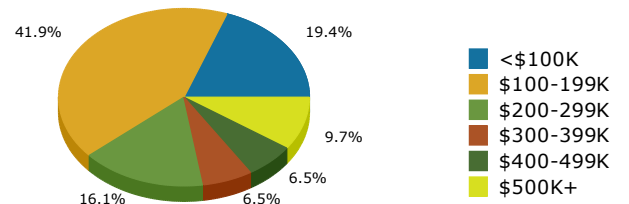

# Geography: Place - Remerton City, GA

2015 Population by Race

2015 Population by Age

Households

2015 Home Value

2015-2020 Annual Growth Rate

Household Income