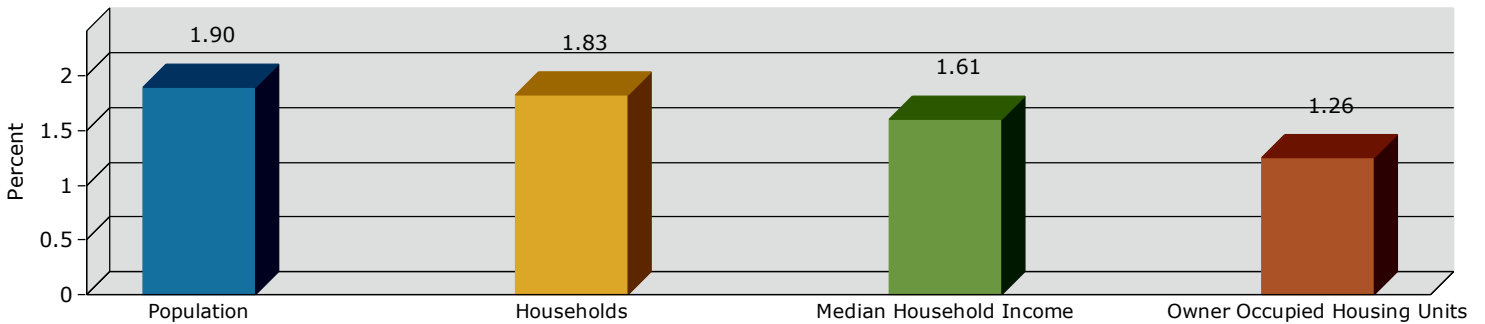

# Geography: Place - Remerton City, GA

2015 Population by Race

2015 Population by Age

Households

2015 Home Value

2015-2020 Annual Growth Rate

Household Income