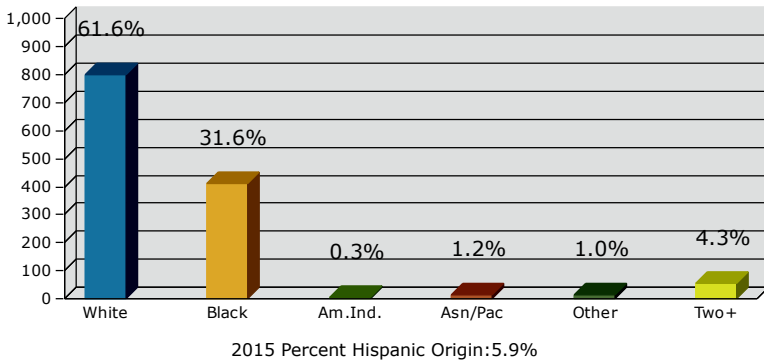

# Geography: Place - Remerton City, GA

2015 Population by Race

2015 Population by Age

Households

2015 Home Value

2015-2020 Annual Growth Rate

Household Income