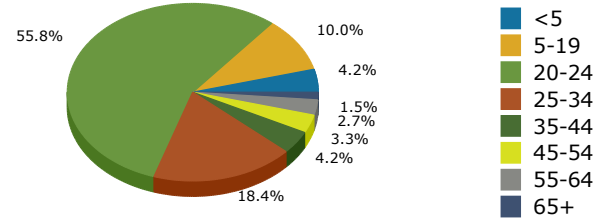

# Geography: Place - Remerton City, GA

2015 Population by Race

2015 Population by Age

Households

2015 Home Value

2015-2020 Annual Growth Rate

Household Income