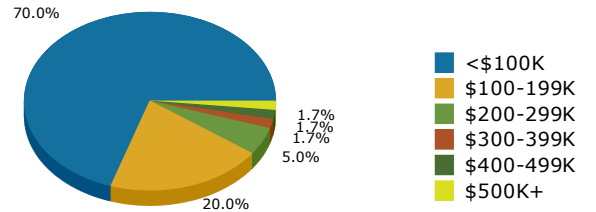

Geography: Place - Argyle Town, GA

2015 Population by Race

2015 Population by Age

Households

2015 Home Value

2015-2020 Annual Growth Rate

Household Income