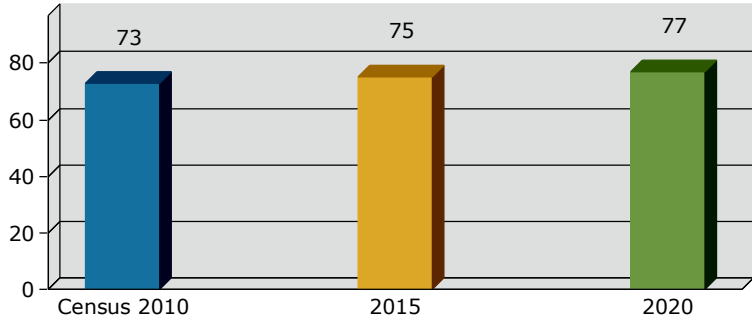

Geography: Place - Argyle Town, GA

2015 Population by Race

2015 Population by Age

Households

2015 Home Value

2015-2020 Annual Growth Rate

Household Income