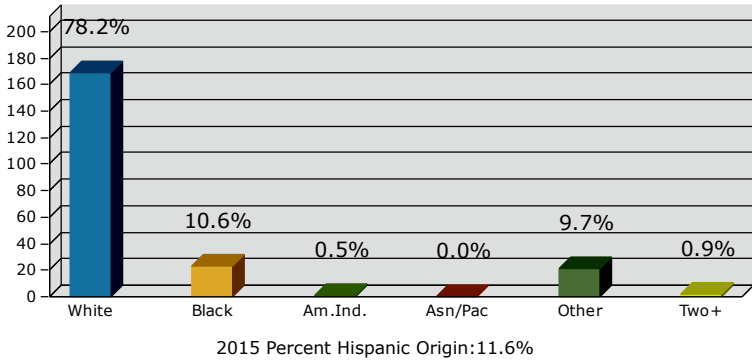

Geography: Place - Argyle Town, GA

2015 Population by Race

2015 Population by Age

Households

2015 Home Value

2015-2020 Annual Growth Rate

Household Income