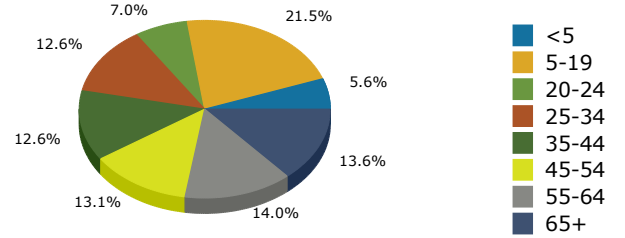

Geography: Place - Argyle Town, GA

2015 Population by Race

2015 Population by Age

Households

2015 Home Value

2015-2020 Annual Growth Rate

Household Income