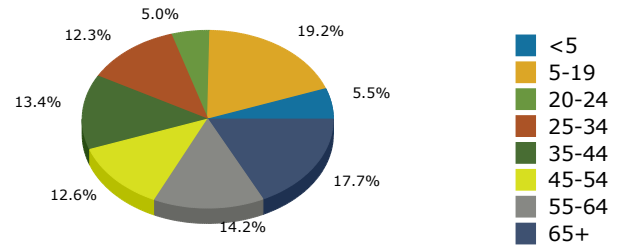

# Geography: Place - Lenox Town, GA

2015 Population by Race

2015 Population by Age

Households

2015 Home Value

2015-2020 Annual Growth Rate

Household Income