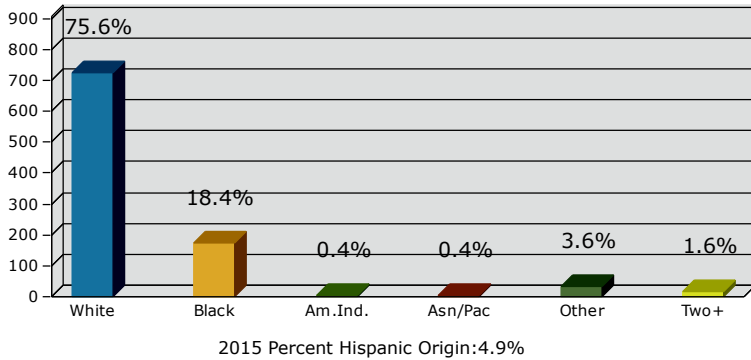

# Geography: Place - Lenox Town, GA

2015 Population by Race

2015 Population by Age

Households

2015 Home Value

2015-2020 Annual Growth Rate

Household Income