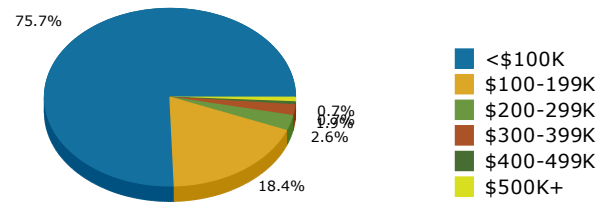

# Geography: Place - Lenox Town, GA

2015 Population by Race

2015 Population by Age

Households

2015 Home Value

2015-2020 Annual Growth Rate

Household Income