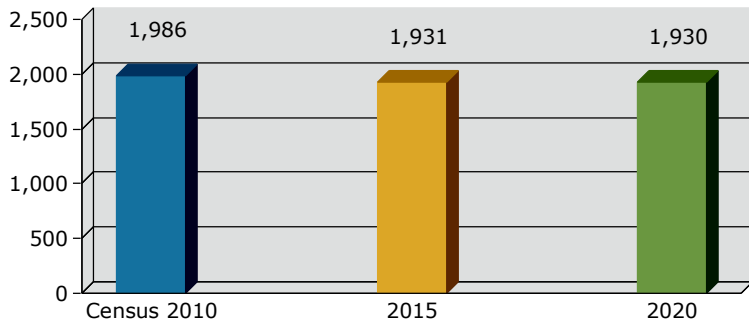

Geography: Place - Adel City, GA

2015 Population by Race

2015 Population by Age

Households

2015 Home Value

2015-2020 Annual Growth Rate

Household Income