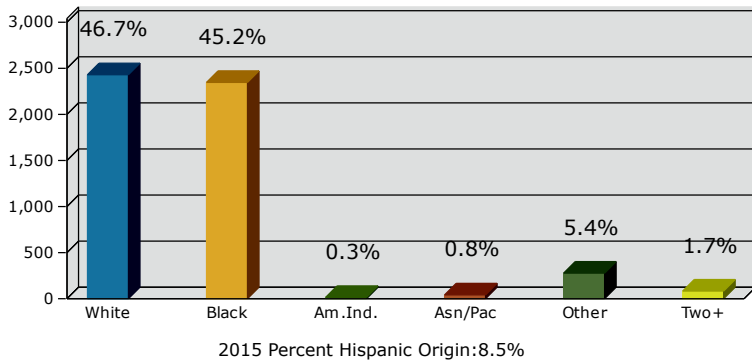

Geography: Place - Adel City, GA

2015 Population by Race

2015 Population by Age

Households

2015 Home Value

2015-2020 Annual Growth Rate

Household Income