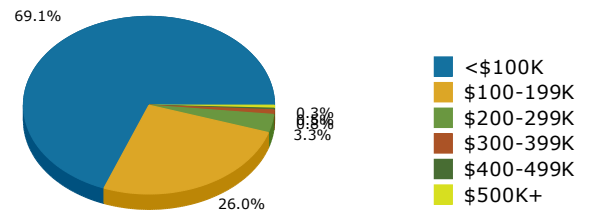

Geography: Place - Adel City, GA

2015 Population by Race

2015 Population by Age

Households

2015 Home Value

2015-2020 Annual Growth Rate

Household Income