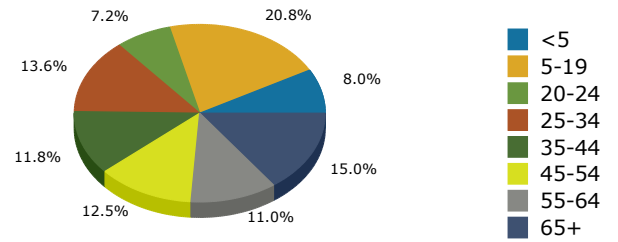

Geography: Place - Adel City, GA

2015 Population by Race

2015 Population by Age

Households

2015 Home Value

2015-2020 Annual Growth Rate

Household Income