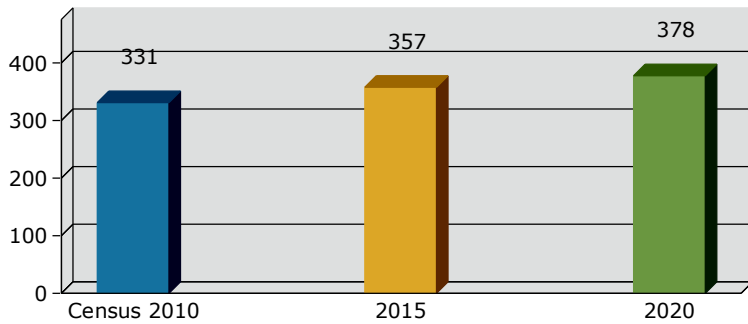

# Geography: Place - Dasher Town, GA

2015 Population by Race

2015 Population by Age

Households

2015 Home Value

2015-2020 Annual Growth Rate

Household Income