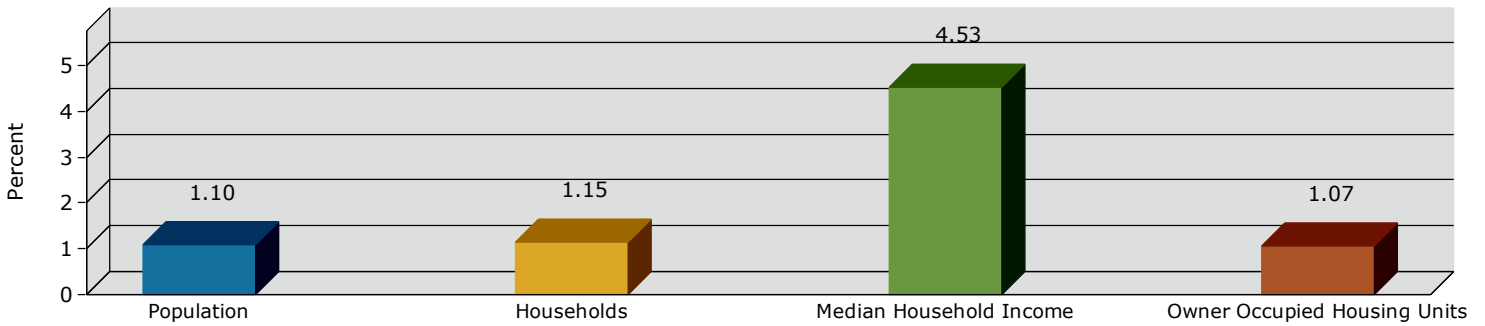

# Geography: Place - Dasher Town, GA

2015 Population by Race

2015 Population by Age

Households

2015 Home Value

2015-2020 Annual Growth Rate

Household Income