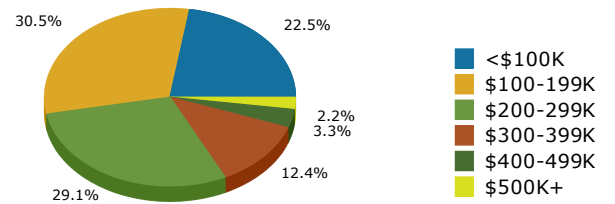

# Geography: Place - Dasher Town, GA

2015 Population by Race

2015 Population by Age

Households

2015 Home Value

2015-2020 Annual Growth Rate

Household Income