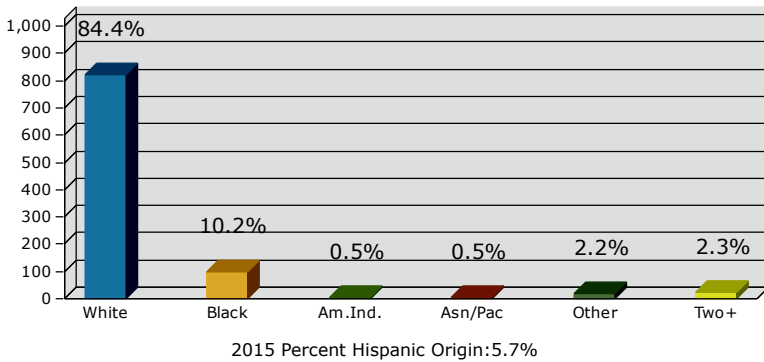

# Geography: Place - Dasher Town, GA

2015 Population by Race

2015 Population by Age

Households

2015 Home Value

2015-2020 Annual Growth Rate

Household Income