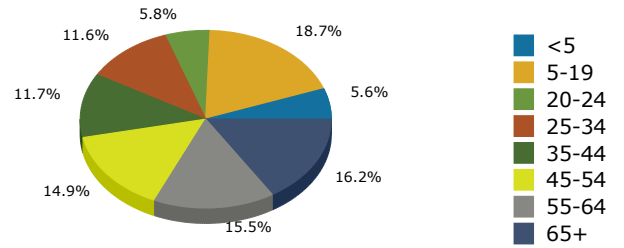

# Geography: Place - Dasher Town, GA

2015 Population by Race

2015 Population by Age

Households

2015 Home Value

2015-2020 Annual Growth Rate

Household Income