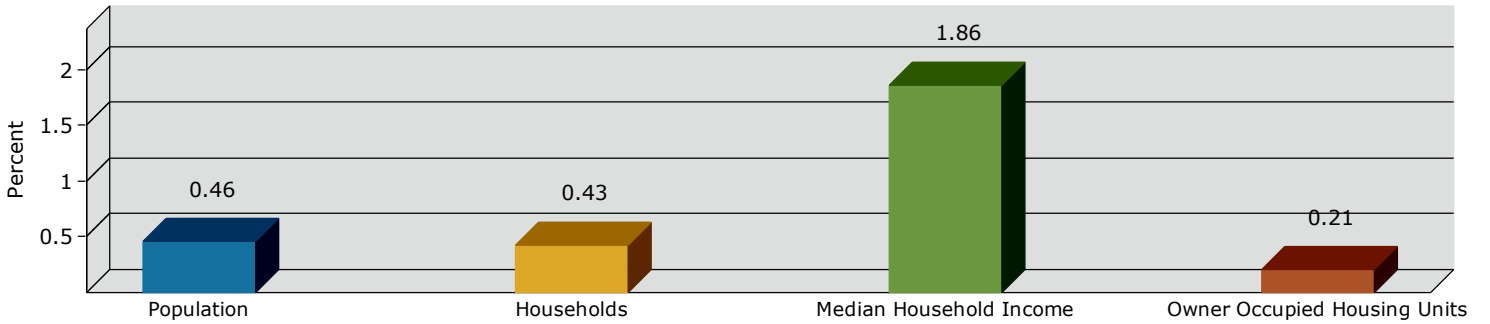

# Geography: Place - Ambrose City, GA

2015 Population by Race

2015 Population by Age

Households

2015 Home Value

2015-2020 Annual Growth Rate

Household Income

Source: U.S. Census Bureau, Census 2010 Summary File 1. Esri forecasts for 2015 and 2020.