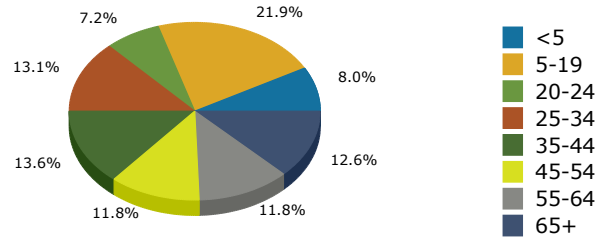

# Geography: Place - Ambrose City, GA

2015 Population by Race

2015 Population by Age

Households

2015 Home Value

2015-2020 Annual Growth Rate

Household Income

Source: U.S. Census Bureau, Census 2010 Summary File 1. Esri forecasts for 2015 and 2020.