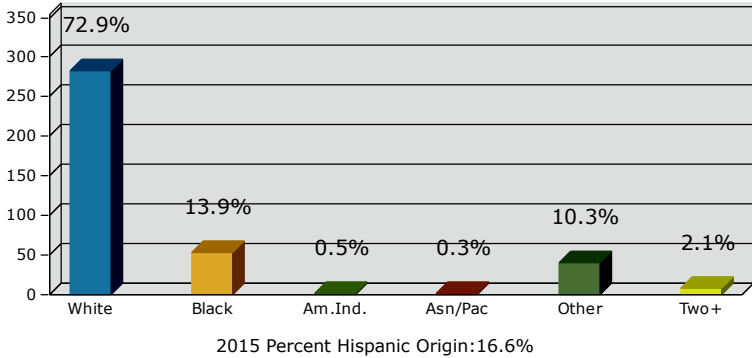

# Geography: Place - Ambrose City, GA

2015 Population by Race

2015 Population by Age

Households

2015 Home Value

2015-2020 Annual Growth Rate

Household Income

Source: U.S. Census Bureau, Census 2010 Summary File 1. Esri forecasts for 2015 and 2020.