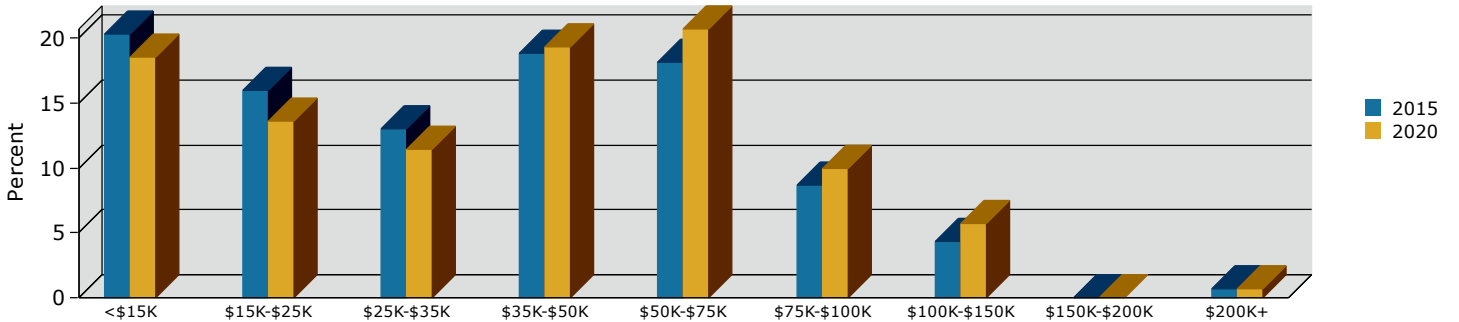

# Geography: Place - Ambrose City, GA

2015 Population by Race

2015 Population by Age

Households

2015 Home Value

2015-2020 Annual Growth Rate

Household Income

Source: U.S. Census Bureau, Census 2010 Summary File 1. Esri forecasts for 2015 and 2020.