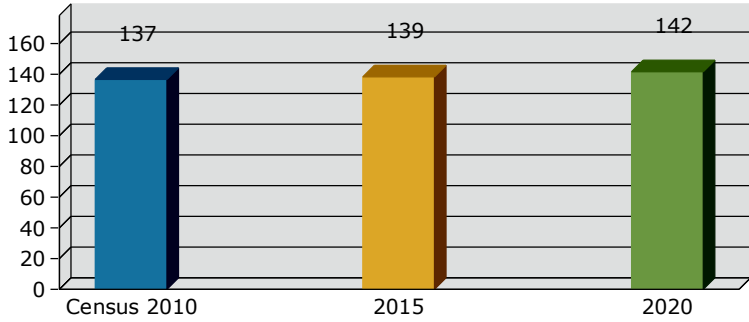

# Geography: Place - Ambrose City, GA

2015 Population by Race

2015 Population by Age

Households

2015 Home Value

2015-2020 Annual Growth Rate

Household Income

Source: U.S. Census Bureau, Census 2010 Summary File 1. Esri forecasts for 2015 and 2020.