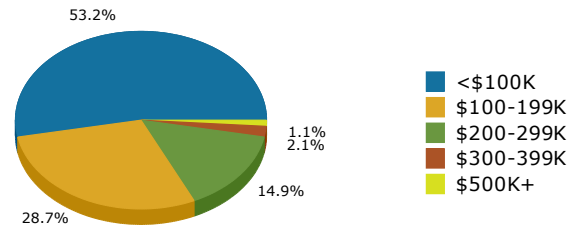

# Geography: Place - Ambrose City, GA

2015 Population by Race

2015 Population by Age

Households

2015 Home Value

2015-2020 Annual Growth Rate

Household Income

Source: U.S. Census Bureau, Census 2010 Summary File 1. Esri forecasts for 2015 and 2020.