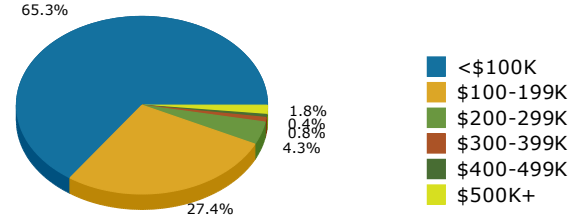

# Geography: Place - Quitman City, GA

2015 Population by Race

2015 Population by Age

Households

2015 Home Value

2015-2020 Annual Growth Rate

Household Income