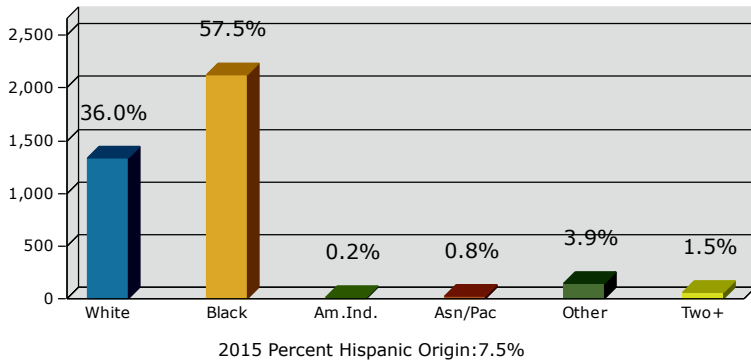

# Geography: Place - Quitman City, GA

2015 Population by Race

2015 Population by Age

Households

2015 Home Value

2015-2020 Annual Growth Rate

Household Income