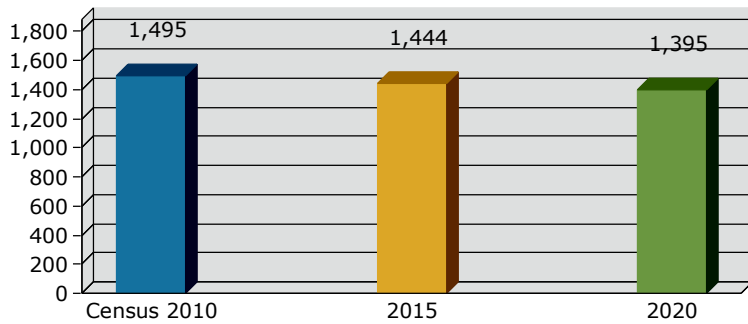

# Geography: Place - Quitman City, GA

2015 Population by Race

2015 Population by Age

Households

2015 Home Value

2015-2020 Annual Growth Rate

Household Income