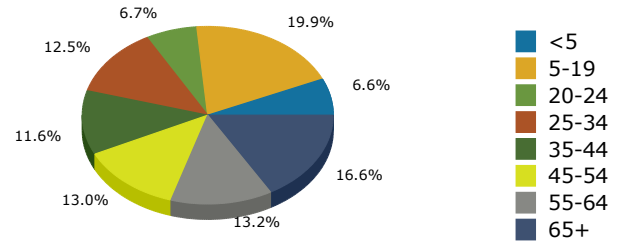

# Geography: Place - Quitman City, GA

2015 Population by Race

2015 Population by Age

Households

2015 Home Value

2015-2020 Annual Growth Rate

Household Income