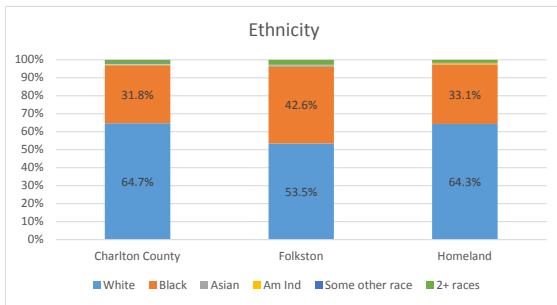

Geography: County - Charlton County, GA

2015 Population by Race

2015 Population by Age

Households

2015 Home Value

2015-2020 Annual Growth Rate

Household Income

Folkston has seen the highest percentage of population growth between 2010 and 2015.

The cities have more females than males while the county has more males than females.

The population of seniors is increasing throughout all Cities and the County.

For adults over 25, educational attainment is highest in Folkston.