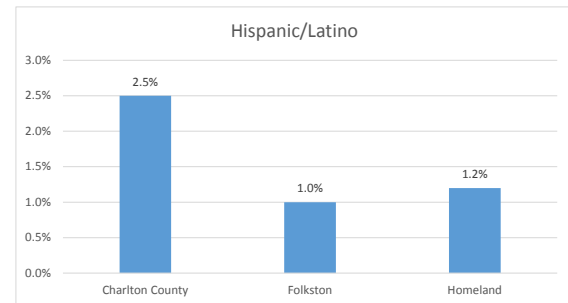

Geography: County - Charlton County, GA

2015 Population by Race

2015 Population by Age

Households

2015 Home Value

2015-2020 Annual Growth Rate

Household Income

Folkston has seen the highest percentage of population growth between 2010 and 2015.

The cities have more females than males while the county has more males than females.

The population of seniors is increasing throughout all Cities and the County.

For adults over 25, educational attainment is highest in Folkston.