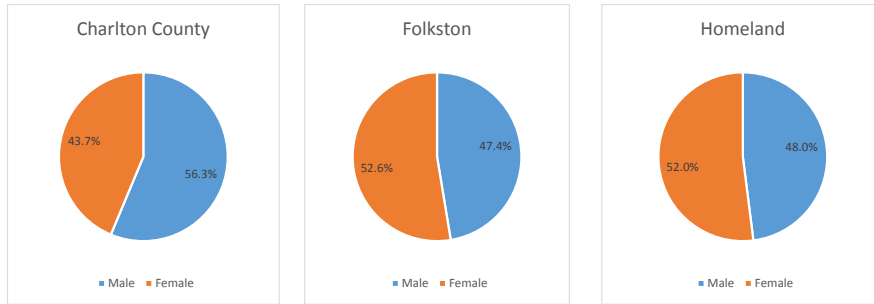

Geography: County - Charlton County, GA

2015 Population by Race

2015 Population by Age

Households

2015 Home Value

2015-2020 Annual Growth Rate

Household Income

Folkston has seen the highest percentage of population growth between 2010 and 2015.

The cities have more females than males while the county has more males than females.

The population of seniors is increasing throughout all Cities and the County.

For adults over 25, educational attainment is highest in Folkston.