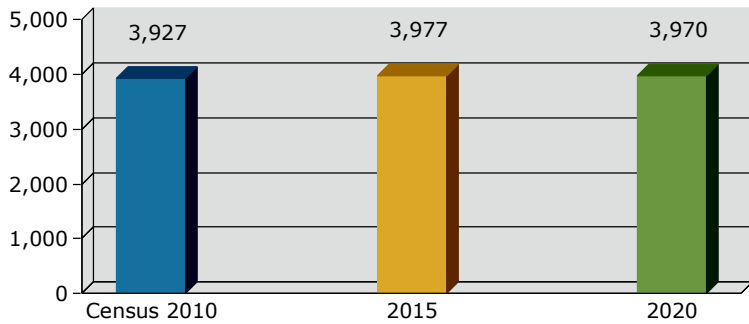

Geography: County - Charlton County, GA

2015 Population by Race

2015 Population by Age

Households

2015 Home Value

2015-2020 Annual Growth Rate

Household Income

Folkston has seen the highest percentage of population growth between 2010 and 2015.

The cities have more females than males while the county has more males than females.

The population of seniors is increasing throughout all Cities and the County.

For adults over 25, educational attainment is highest in Folkston.