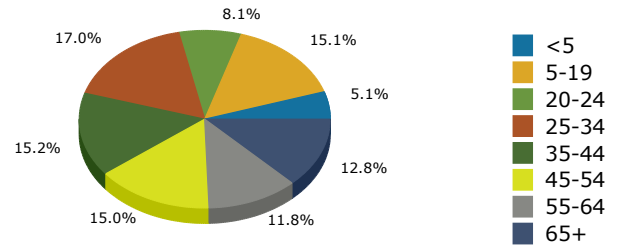

Geography: County - Charlton County, GA

2015 Population by Race

2015 Population by Age

Households

2015 Home Value

2015-2020 Annual Growth Rate

Household Income

Folkston has seen the highest percentage of population growth between 2010 and 2015.

The cities have more females than males while the county has more males than females.

The population of seniors is increasing throughout all Cities and the County.

For adults over 25, educational attainment is highest in Folkston.