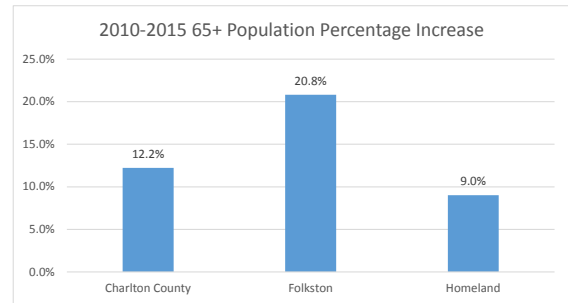

Geography: County - Charlton County, GA

2015 Population by Race

2015 Population by Age

Households

2015 Home Value

2015-2020 Annual Growth Rate

Household Income

Folkston has seen the highest percentage of population growth between 2010 and 2015.

The cities have more females than males while the county has more males than females.

The population of seniors is increasing throughout all Cities and the County.

For adults over 25, educational attainment is highest in Folkston.