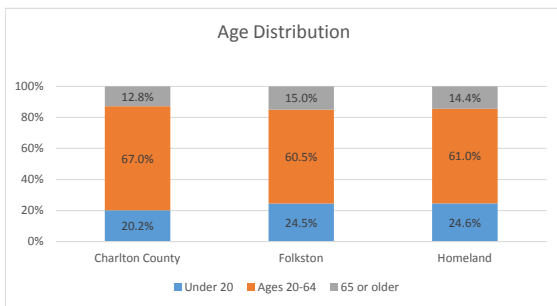

Geography: County - Charlton County, GA

2015 Population by Race

2015 Population by Age

Households

2015 Home Value

2015-2020 Annual Growth Rate

Household Income

Folkston has seen the highest percentage of population growth between 2010 and 2015.

The cities have more females than males while the county has more males than females.

The population of seniors is increasing throughout all Cities and the County.

For adults over 25, educational attainment is highest in Folkston.