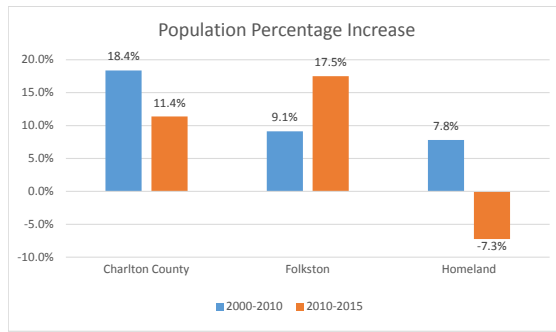

Geography: County - Charlton County, GA

2015 Population by Race

2015 Population by Age

Households

2015 Home Value

2015-2020 Annual Growth Rate

Household Income

Folkston has seen the highest percentage of population growth between 2010 and 2015.

The cities have more females than males while the county has more males than females.

The population of seniors is increasing throughout all Cities and the County.

For adults over 25, educational attainment is highest in Folkston.