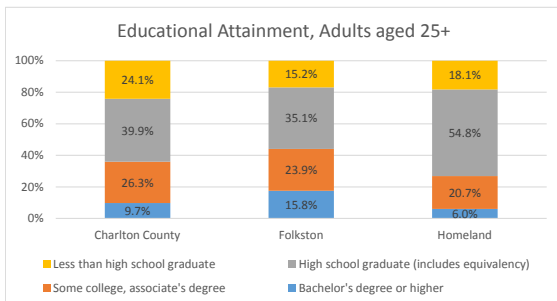

Geography: County - Charlton County, GA

2015 Population by Race

2015 Population by Age

Households

2015 Home Value

2015-2020 Annual Growth Rate

Household Income

Folkston has seen the highest percentage of population growth between 2010 and 2015.

The cities have more females than males while the county has more males than females.

The population of seniors is increasing throughout all Cities and the County.

For adults over 25, educational attainment is highest in Folkston.