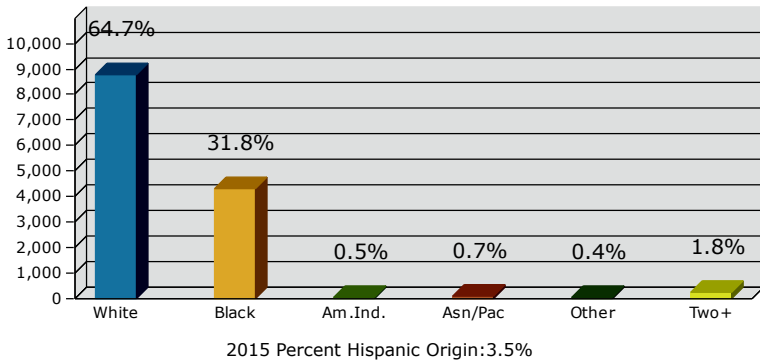

Geography: County - Charlton County, GA

2015 Population by Race

2015 Population by Age

Households

2015 Home Value

2015-2020 Annual Growth Rate

Household Income

Folkston has seen the highest percentage of population growth between 2010 and 2015.

The cities have more females than males while the county has more males than females.

The population of seniors is increasing throughout all Cities and the County.

For adults over 25, educational attainment is highest in Folkston.