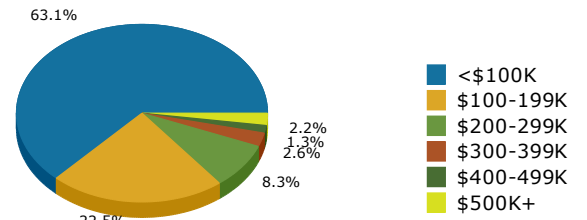

Geography: County - Charlton County, GA

2015 Population by Race

2015 Population by Age

Households

2015 Home Value

2015-2020 Annual Growth Rate

Household Income

Folkston has seen the highest percentage of population growth between 2010 and 2015.

The cities have more females than males while the county has more males than females.

The population of seniors is increasing throughout all Cities and the County.

For adults over 25, educational attainment is highest in Folkston.