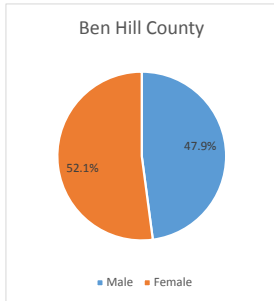

# Geography: County - Ben Hill County, GA

2015 Population by Race

2015 Population by Age

Households

2015 Home Value

2015-2020 Annual Growth Rate

Household Income

The City of Fitzgerald has lost population over the last 15 years while the County has slightly gained population over the same time period.

Fitzgerald and the county both have more females than males.

The population of seniors is increasing throughout the City and the County.

For adults over 25, educational attainment is slightly higher in the City of Fitzgerald.