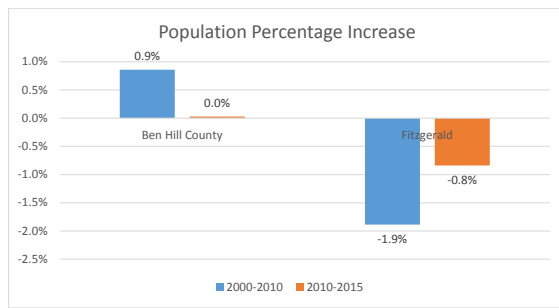

# Geography: County - Ben Hill County, GA

2015 Population by Race

2015 Population by Age

Households

2015 Home Value

2015-2020 Annual Growth Rate

Household Income

The City of Fitzgerald has lost population over the last 15 years while the County has slightly gained population over the same time period.

Fitzgerald and the county both have more females than males.

The population of seniors is increasing throughout the City and the County.

For adults over 25, educational attainment is slightly higher in the City of Fitzgerald.