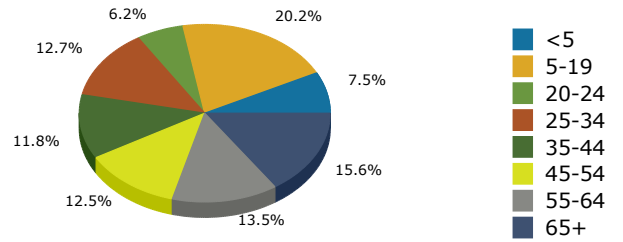

# Geography: County - Ben Hill County, GA

2015 Population by Race

2015 Population by Age

Households

2015 Home Value

2015-2020 Annual Growth Rate

Household Income

The City of Fitzgerald has lost population over the last 15 years while the County has slightly gained population over the same time period.

Fitzgerald and the county both have more females than males.

The population of seniors is increasing throughout the City and the County.

For adults over 25, educational attainment is slightly higher in the City of Fitzgerald.