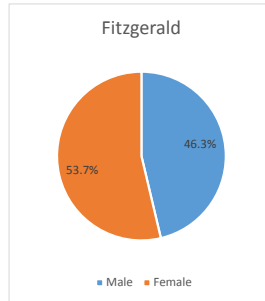

# Geography: County - Ben Hill County, GA

2015 Population by Race

2015 Population by Age

Households

2015 Home Value

2015-2020 Annual Growth Rate

Household Income

The City of Fitzgerald has lost population over the last 15 years while the County has slightly gained population over the same time period.

Fitzgerald and the county both have more females than males.

The population of seniors is increasing throughout the City and the County.

For adults over 25, educational attainment is slightly higher in the City of Fitzgerald.