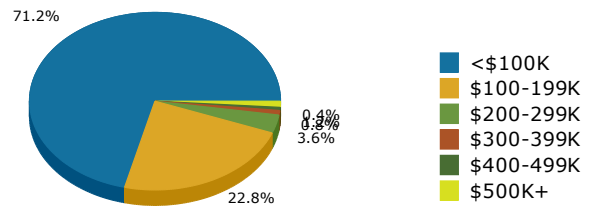

# Geography: County - Ben Hill County, GA

2015 Population by Race

2015 Population by Age

Households

2015 Home Value

2015-2020 Annual Growth Rate

Household Income

The City of Fitzgerald has lost population over the last 15 years while the County has slightly gained population over the same time period.

Fitzgerald and the county both have more females than males.

The population of seniors is increasing throughout the City and the County.

For adults over 25, educational attainment is slightly higher in the City of Fitzgerald.