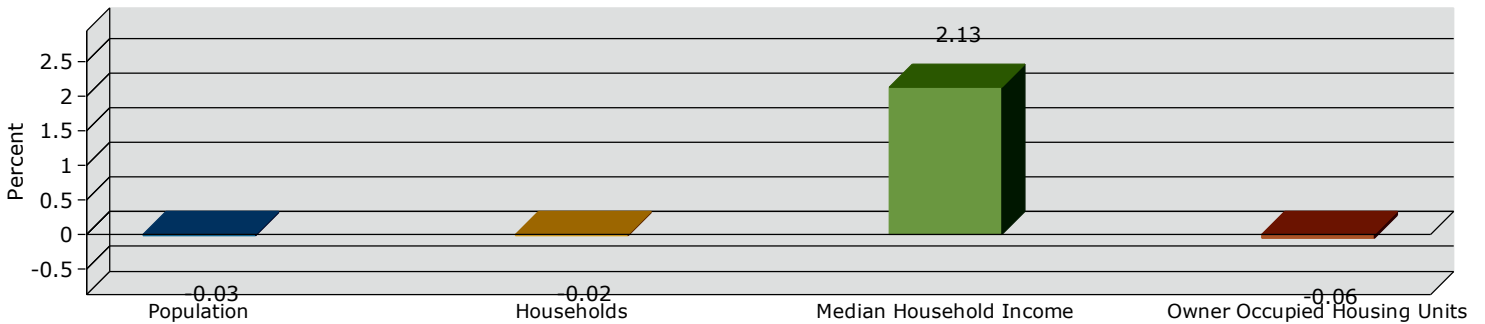

# Geography: County - Ben Hill County, GA

2015 Population by Race

2015 Population by Age

Households

2015 Home Value

2015-2020 Annual Growth Rate

Household Income

The City of Fitzgerald has lost population over the last 15 years while the County has slightly gained population over the same time period.

Fitzgerald and the county both have more females than males.

The population of seniors is increasing throughout the City and the County.

For adults over 25, educational attainment is slightly higher in the City of Fitzgerald.