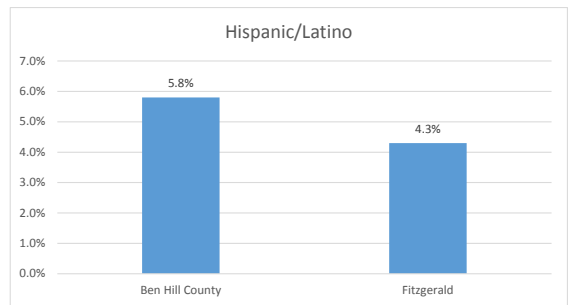

# Geography: County - Ben Hill County, GA

2015 Population by Race

2015 Population by Age

Households

2015 Home Value

2015-2020 Annual Growth Rate

Household Income

The City of Fitzgerald has lost population over the last 15 years while the County has slightly gained population over the same time period.

Fitzgerald and the county both have more females than males.

The population of seniors is increasing throughout the City and the County.

For adults over 25, educational attainment is slightly higher in the City of Fitzgerald.