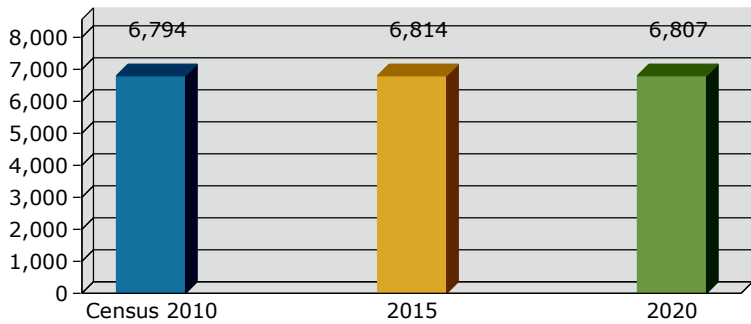

# Geography: County - Ben Hill County, GA

2015 Population by Race

2015 Population by Age

Households

2015 Home Value

2015-2020 Annual Growth Rate

Household Income

The City of Fitzgerald has lost population over the last 15 years while the County has slightly gained population over the same time period.

Fitzgerald and the county both have more females than males.

The population of seniors is increasing throughout the City and the County.

For adults over 25, educational attainment is slightly higher in the City of Fitzgerald.