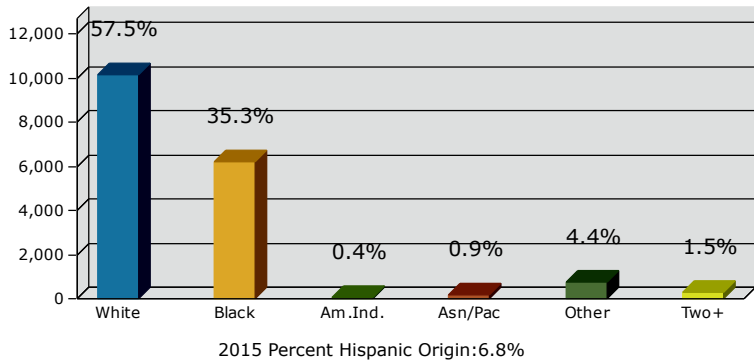

# Geography: County - Ben Hill County, GA

2015 Population by Race

2015 Population by Age

Households

2015 Home Value

2015-2020 Annual Growth Rate

Household Income

The City of Fitzgerald has lost population over the last 15 years while the County has slightly gained population over the same time period.

Fitzgerald and the county both have more females than males.

The population of seniors is increasing throughout the City and the County.

For adults over 25, educational attainment is slightly higher in the City of Fitzgerald.