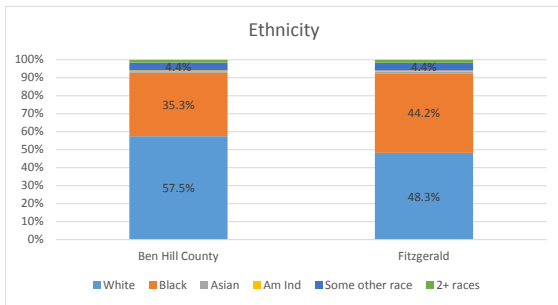

# Geography: County - Ben Hill County, GA

2015 Population by Race

2015 Population by Age

Households

2015 Home Value

2015-2020 Annual Growth Rate

Household Income

The City of Fitzgerald has lost population over the last 15 years while the County has slightly gained population over the same time period.

Fitzgerald and the county both have more females than males.

The population of seniors is increasing throughout the City and the County.

For adults over 25, educational attainment is slightly higher in the City of Fitzgerald.