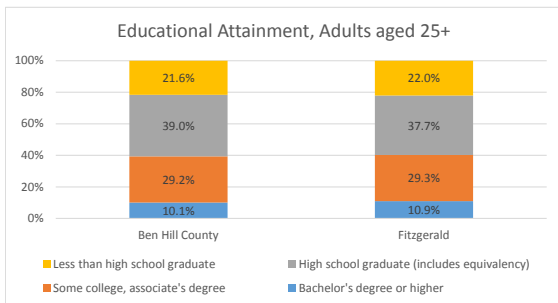

# Geography: County - Ben Hill County, GA

2015 Population by Race

2015 Population by Age

Households

2015 Home Value

2015-2020 Annual Growth Rate

Household Income

The City of Fitzgerald has lost population over the last 15 years while the County has slightly gained population over the same time period.

Fitzgerald and the county both have more females than males.

The population of seniors is increasing throughout the City and the County.

For adults over 25, educational attainment is slightly higher in the City of Fitzgerald.