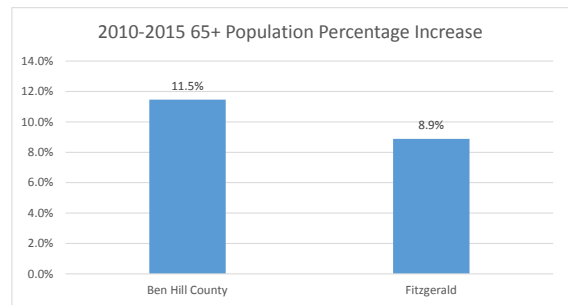

# Geography: County - Ben Hill County, GA

2015 Population by Race

2015 Population by Age

Households

2015 Home Value

2015-2020 Annual Growth Rate

Household Income

The City of Fitzgerald has lost population over the last 15 years while the County has slightly gained population over the same time period.

Fitzgerald and the county both have more females than males.

The population of seniors is increasing throughout the City and the County.

For adults over 25, educational attainment is slightly higher in the City of Fitzgerald.