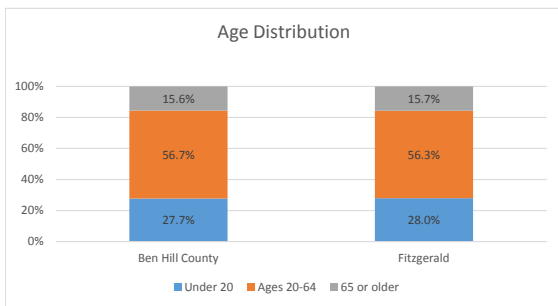

# Geography: County - Ben Hill County, GA

2015 Population by Race

2015 Population by Age

Households

2015 Home Value

2015-2020 Annual Growth Rate

Household Income

The City of Fitzgerald has lost population over the last 15 years while the County has slightly gained population over the same time period.

Fitzgerald and the county both have more females than males.

The population of seniors is increasing throughout the City and the County.

For adults over 25, educational attainment is slightly higher in the City of Fitzgerald.