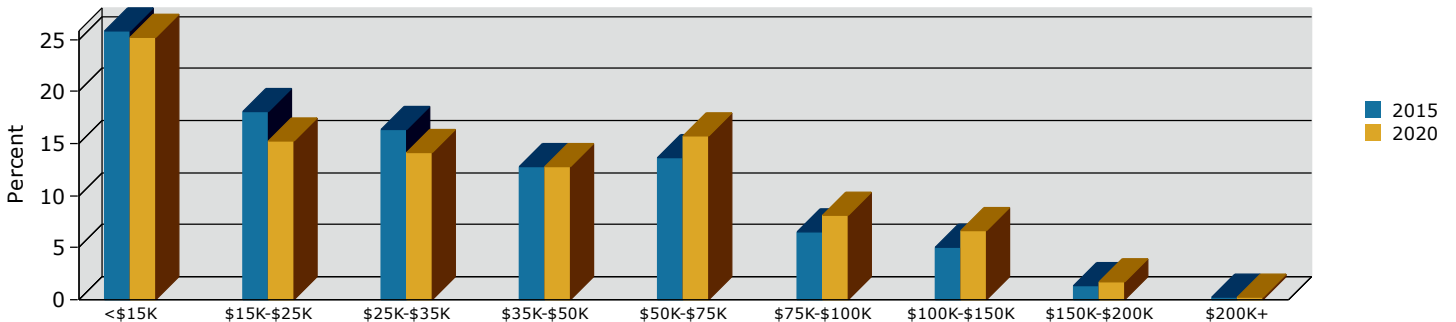

# Geography: County - Ben Hill County, GA

2015 Population by Race

2015 Population by Age

Households

2015 Home Value

2015-2020 Annual Growth Rate

Household Income

The City of Fitzgerald has lost population over the last 15 years while the County has slightly gained population over the same time period.

Fitzgerald and the county both have more females than males.

The population of seniors is increasing throughout the City and the County.

For adults over 25, educational attainment is slightly higher in the City of Fitzgerald.