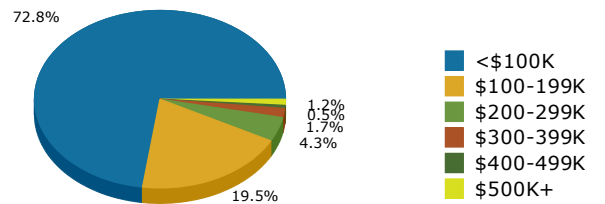

Geography: County - Clinch County, GA

2015 Population by Race

2015 Population by Age

Households

2015 Home Value

2015-2020 Annual Growth Rate

Household Income

Argyle has seen the highest percentage of population growth between 2000-2010.

Du Pont and Fargo have more males than females, while the other cities and the county have more females than males.

The population of seniors is increasing throughout all Cities and the County, except for Du Pont.