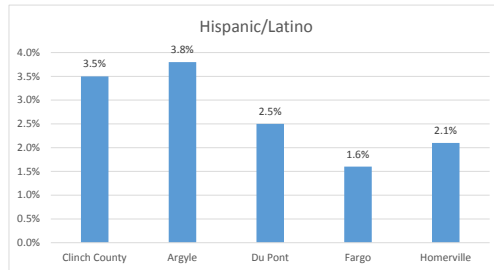

Geography: County - Clinch County, GA

2015 Population by Race

2015 Population by Age

Households

2015 Home Value

2015-2020 Annual Growth Rate

Household Income

Argyle has seen the highest percentage of population growth between 2000-2010.

Du Pont and Fargo have more males than females, while the other cities and the county have more females than males.

The population of seniors is increasing throughout all Cities and the County, except for Du Pont.

For adults over 25, educational attainment is highest in Du Pont.