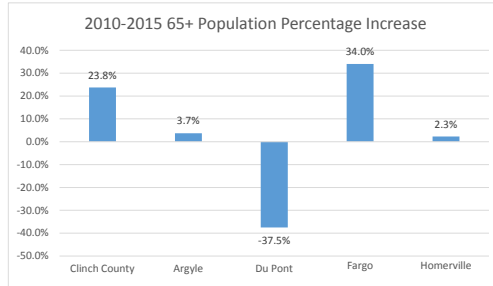

Geography: County - Clinch County, GA

2015 Population by Race

2015 Population by Age

Households

2015 Home Value

2015-2020 Annual Growth Rate

Household Income

Argyle has seen the highest percentage of population growth between 2000-2010.

Du Pont and Fargo have more males than females, while the other cities and the county have more females than males.

The population of seniors is increasing throughout all Cities and the County, except for Du Pont.

For adults over 25, educational attainment is highest in Du Pont.