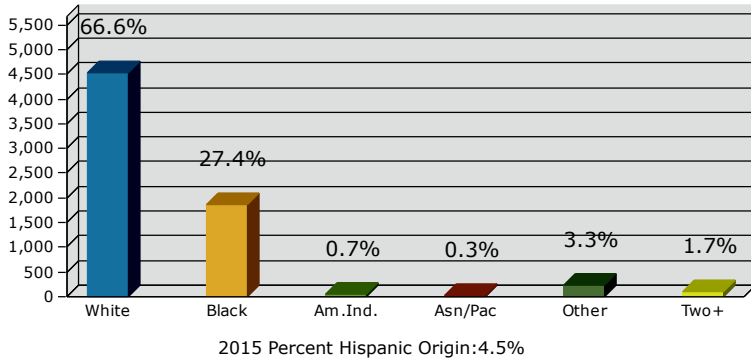

Geography: County - Clinch County, GA

2015 Population by Race

2015 Population by Age

Households

2015 Home Value

2015-2020 Annual Growth Rate

Household Income

Argyle has seen the highest percentage of population growth between 2000-2010.

Du Pont and Fargo have more males than females, while the other cities and the county have more females than males.

The population of seniors is increasing throughout all Cities and the County, except for Du Pont.