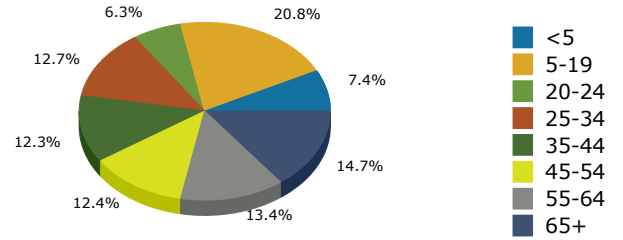

Geography: County - Clinch County, GA

2015 Population by Race

2015 Population by Age

Households

2015 Home Value

2015-2020 Annual Growth Rate

Household Income

Argyle has seen the highest percentage of population growth between 2000-2010.

Du Pont and Fargo have more males than females, while the other cities and the county have more females than males.

The population of seniors is increasing throughout all Cities and the County, except for Du Pont.