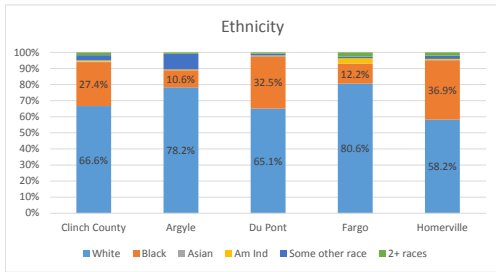

Geography: County - Clinch County, GA

2015 Population by Race

2015 Population by Age

Households

2015 Home Value

2015-2020 Annual Growth Rate

Household Income

Argyle has seen the highest percentage of population growth between 2000-2010.

Du Pont and Fargo have more males than females, while the other cities and the county have more females than males.

The population of seniors is increasing throughout all Cities and the County, except for Du Pont.