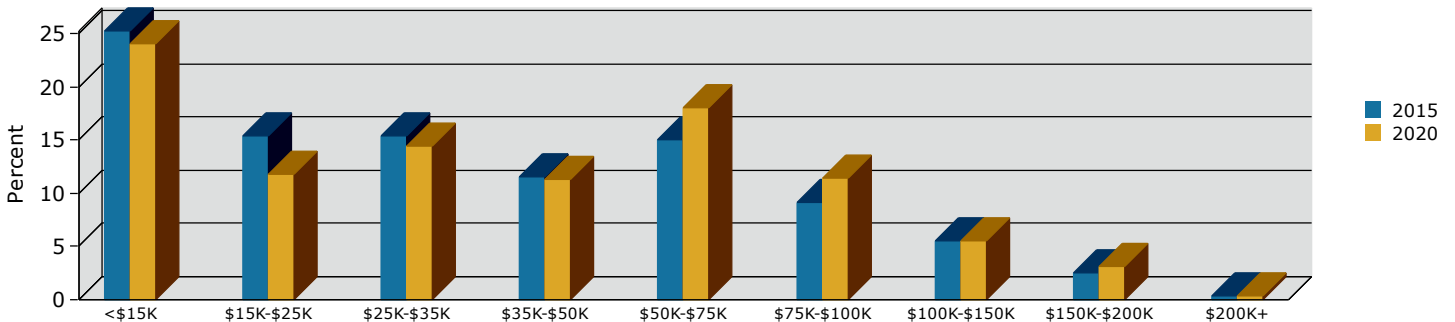

Geography: County - Clinch County, GA

2015 Population by Race

2015 Population by Age

Households

2015 Home Value

2015-2020 Annual Growth Rate

Household Income

Argyle has seen the highest percentage of population growth between 2000-2010.

Du Pont and Fargo have more males than females, while the other cities and the county have more females than males.

The population of seniors is increasing throughout all Cities and the County, except for Du Pont.