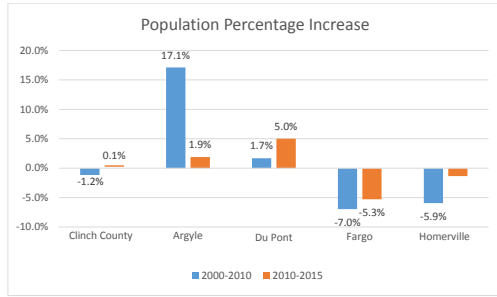

Geography: County - Clinch County, GA

2015 Population by Race

2015 Population by Age

Households

2015 Home Value

2015-2020 Annual Growth Rate

Household Income

Argyle has seen the highest percentage of population growth between 2000-2010.

Du Pont and Fargo have more males than females, while the other cities and the county have more females than males.

The population of seniors is increasing throughout all Cities and the County, except for Du Pont.

For adults over 25, educational attainment is highest in Du Pont.