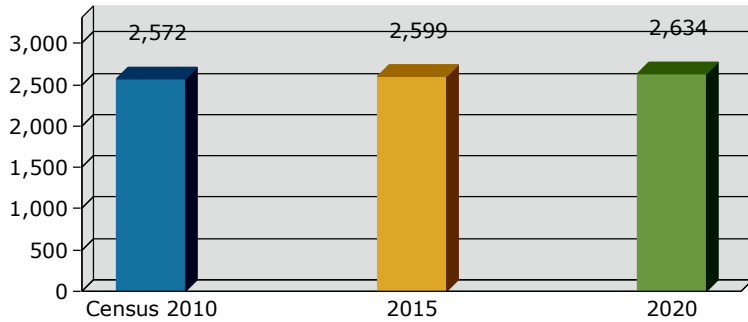

Geography: County - Clinch County, GA

2015 Population by Race

2015 Population by Age

Households

2015 Home Value

2015-2020 Annual Growth Rate

Household Income

Argyle has seen the highest percentage of population growth between 2000-2010.

Du Pont and Fargo have more males than females, while the other cities and the county have more females than males.

The population of seniors is increasing throughout all Cities and the County, except for Du Pont.