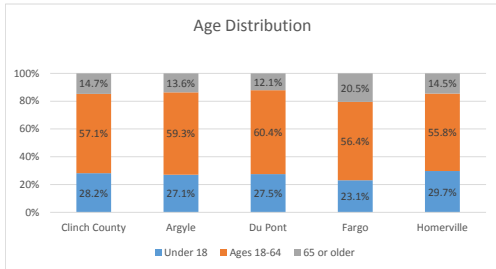

Geography: County - Clinch County, GA

2015 Population by Race

2015 Population by Age

Households

2015 Home Value

2015-2020 Annual Growth Rate

Household Income

Argyle has seen the highest percentage of population growth between 2000-2010.

Du Pont and Fargo have more males than females, while the other cities and the county have more females than males.

The population of seniors is increasing throughout all Cities and the County, except for Du Pont.