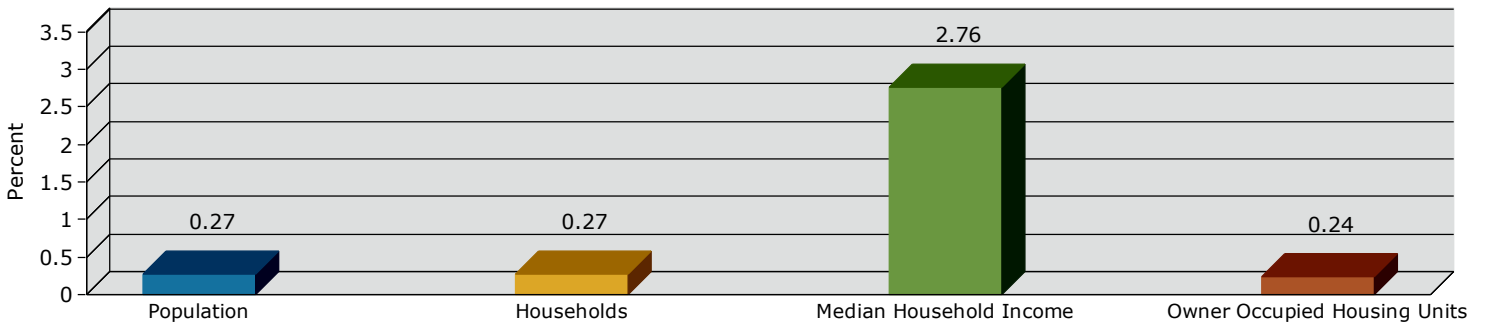

Geography: County - Clinch County, GA

2015 Population by Race

2015 Population by Age

Households

2015 Home Value

2015-2020 Annual Growth Rate

Household Income

Argyle has seen the highest percentage of population growth between 2000-2010.

Du Pont and Fargo have more males than females, while the other cities and the county have more females than males.

The population of seniors is increasing throughout all Cities and the County, except for Du Pont.