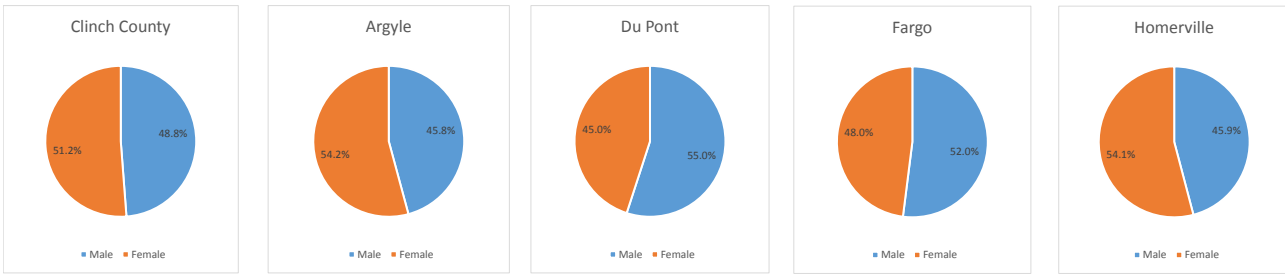

Geography: County - Clinch County, GA

2015 Population by Race

2015 Population by Age

Households

2015 Home Value

2015-2020 Annual Growth Rate

Household Income

Argyle has seen the highest percentage of population growth between 2000-2010.

Du Pont and Fargo have more males than females, while the other cities and the county have more females than males.

The population of seniors is increasing throughout all Cities and the County, except for Du Pont.