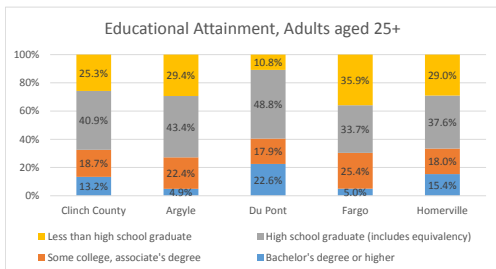

Geography: County - Clinch County, GA

2015 Population by Race

2015 Population by Age

Households

2015 Home Value

2015-2020 Annual Growth Rate

Household Income

Argyle has seen the highest percentage of population growth between 2000-2010.

Du Pont and Fargo have more males than females, while the other cities and the county have more females than males.

The population of seniors is increasing throughout all Cities and the County, except for Du Pont.

For adults over 25, educational attainment is highest in Du Pont.