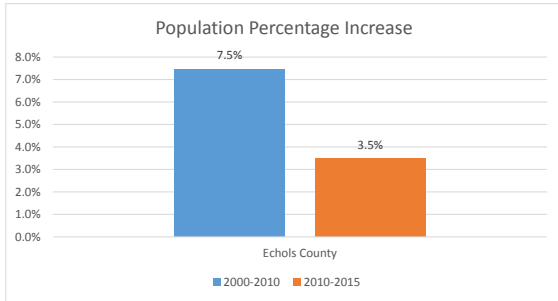

Geography: County - Echols County, GA

2015 Population by Race

2015 Population by Age

Households

2015 Home Value

2015-2020 Annual Growth Rate

Household Income

The population increased more between 2000-2010 than between 2010-2015.

The county has more males than females.

The population of seniors is increasing in the County.