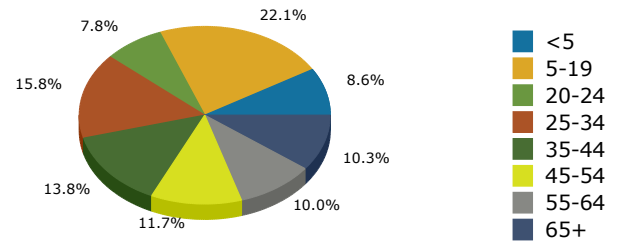

Geography: County - Echols County, GA

2015 Population by Race

2015 Population by Age

Households

2015 Home Value

2015-2020 Annual Growth Rate

Household Income

The population increased more between 2000-2010 than between 2010-2015.

The county has more males than females.

The population of seniors is increasing in the County.