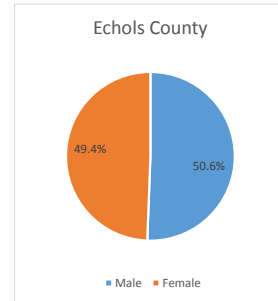

Geography: County - Echols County, GA

2015 Population by Race

2015 Population by Age

Households

2015 Home Value

2015-2020 Annual Growth Rate

Household Income

The population increased more between 2000-2010 than between 2010-2015.

The county has more males than females.

The population of seniors is increasing in the County.