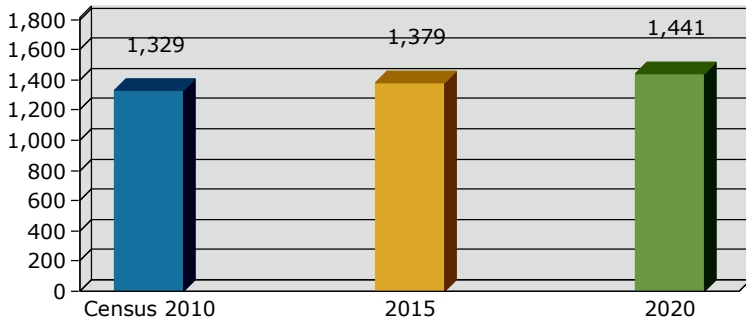

Geography: County - Echols County, GA

2015 Population by Race

2015 Population by Age

Households

2015 Home Value

2015-2020 Annual Growth Rate

Household Income

The population increased more between 2000-2010 than between 2010-2015.

The county has more males than females.

The population of seniors is increasing in the County.