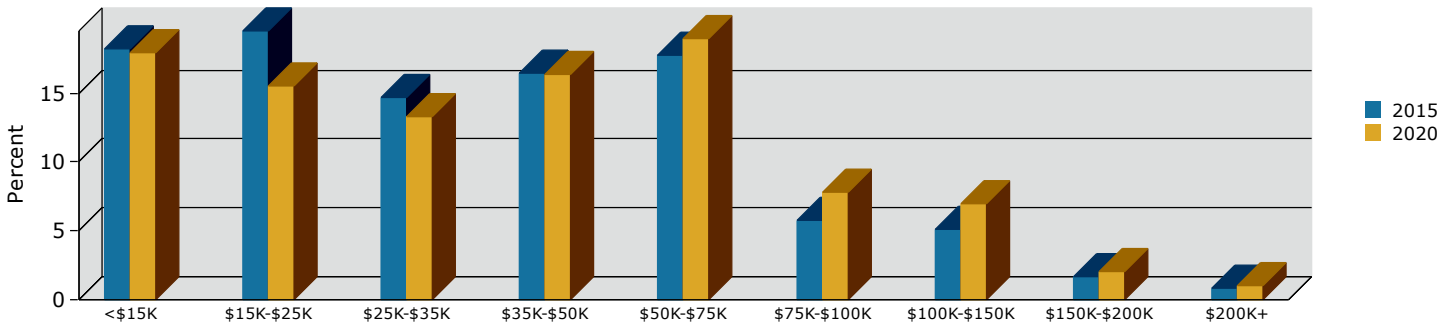

Geography: County - Echols County, GA

2015 Population by Race

2015 Population by Age

Households

2015 Home Value

2015-2020 Annual Growth Rate

Household Income

The population increased more between 2000-2010 than between 2010-2015.

The county has more males than females.

The population of seniors is increasing in the County.