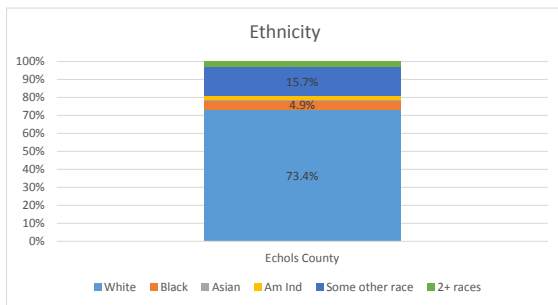

Geography: County - Echols County, GA

2015 Population by Race

2015 Population by Age

Households

2015 Home Value

2015-2020 Annual Growth Rate

Household Income

The population increased more between 2000-2010 than between 2010-2015.

The county has more males than females.

The population of seniors is increasing in the County.