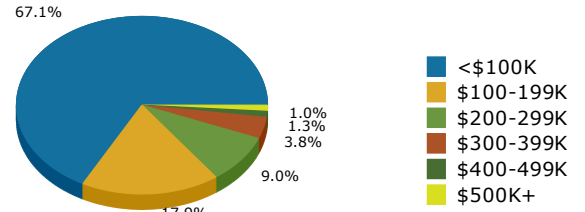

Geography: County - Echols County, GA

2015 Population by Race

2015 Population by Age

Households

2015 Home Value

2015-2020 Annual Growth Rate

Household Income

The population increased more between 2000-2010 than between 2010-2015.

The county has more males than females.

The population of seniors is increasing in the County.