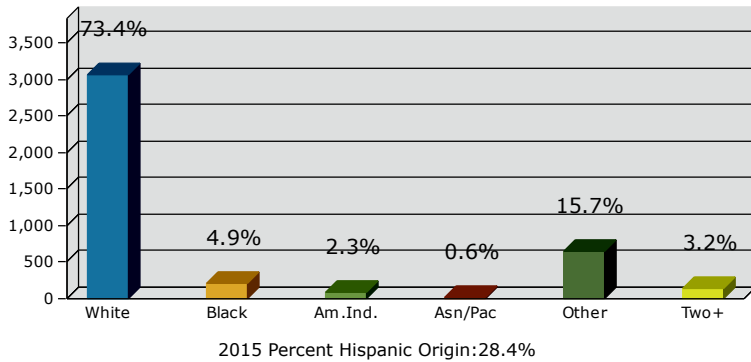

Geography: County - Echols County, GA

2015 Population by Race

2015 Population by Age

Households

2015 Home Value

2015-2020 Annual Growth Rate

Household Income

The population increased more between 2000-2010 than between 2010-2015.

The county has more males than females.

The population of seniors is increasing in the County.