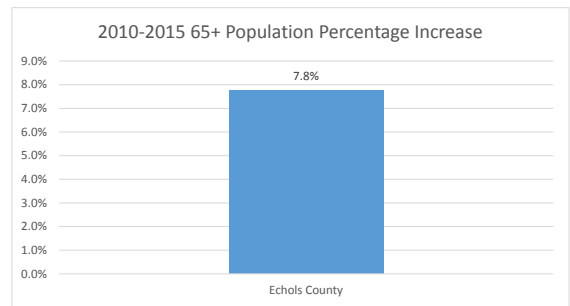

Geography: County - Echols County, GA

2015 Population by Race

2015 Population by Age

Households

2015 Home Value

2015-2020 Annual Growth Rate

Household Income

The population increased more between 2000-2010 than between 2010-2015.

The county has more males than females.

The population of seniors is increasing in the County.