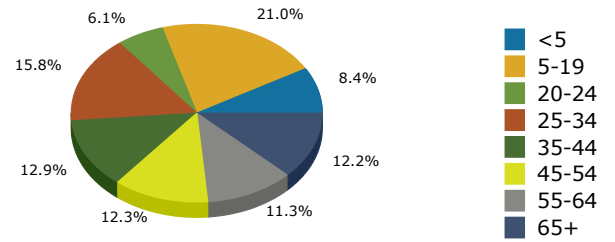

Geography: County - Lanier County, GA

2015 Population by Race

2015 Population by Age

Households

2015 Home Value

2015-2020 Annual Growth Rate

Household Income

Lakeland has seen a higher percentage of population growth between 2010 and 2015 than the county.

The county has a higher percentage of males to females than the city.

The population of seniors is increasing throughout the City and the County.

For adults over 25, educational attainment is slightly higher in the City of Lakeland.