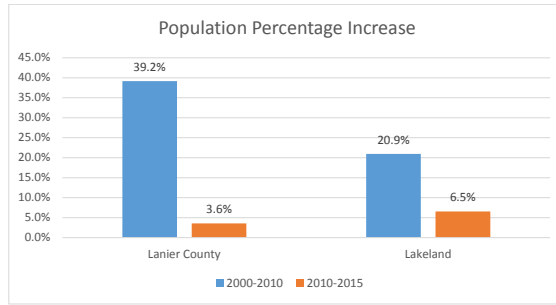

Geography: County - Lanier County, GA

2015 Population by Race

2015 Population by Age

Households

2015 Home Value

2015-2020 Annual Growth Rate

Household Income

Lakeland has seen a higher percentage of population growth between 2010 and 2015 than the county.

The county has a higher percentage of males to females than the city.

The population of seniors is increasing throughout the City and the County.

For adults over 25, educational attainment is slightly higher in the City of Lakeland.