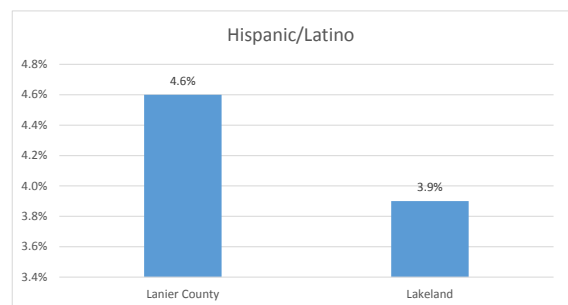

Geography: County - Lanier County, GA

2015 Population by Race

2015 Population by Age

Households

2015 Home Value

2015-2020 Annual Growth Rate

Household Income

Lakeland has seen a higher percentage of population growth between 2010 and 2015 than the county.

The county has a higher percentage of males to females than the city.

The population of seniors is increasing throughout the City and the County.

For adults over 25, educational attainment is slightly higher in the City of Lakeland.