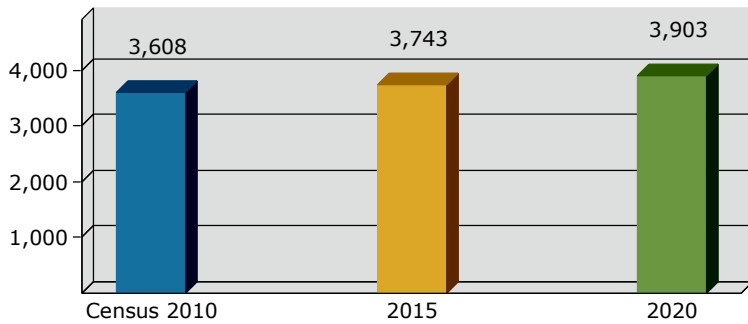

Geography: County - Lanier County, GA

2015 Population by Race

2015 Population by Age

Households

2015 Home Value

2015-2020 Annual Growth Rate

Household Income

Lakeland has seen a higher percentage of population growth between 2010 and 2015 than the county.

The county has a higher percentage of males to females than the city.

The population of seniors is increasing throughout the City and the County.

For adults over 25, educational attainment is slightly higher in the City of Lakeland.