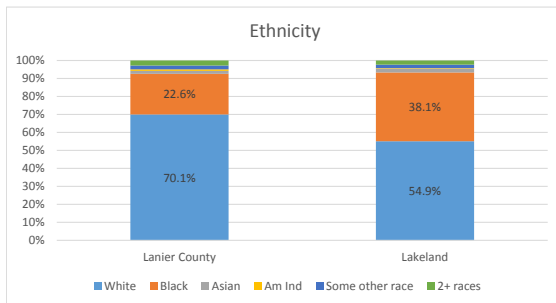

Geography: County - Lanier County, GA

2015 Population by Race

2015 Population by Age

Households

2015 Home Value

2015-2020 Annual Growth Rate

Household Income

Lakeland has seen a higher percentage of population growth between 2010 and 2015 than the county.

The county has a higher percentage of males to females than the city.

The population of seniors is increasing throughout the City and the County.

For adults over 25, educational attainment is slightly higher in the City of Lakeland.