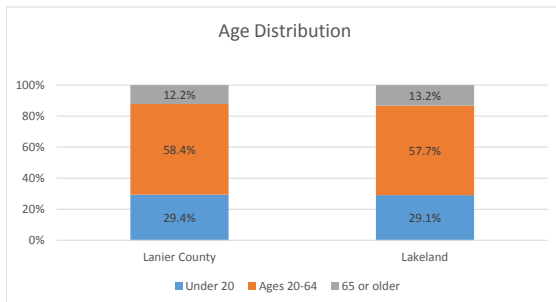

Geography: County - Lanier County, GA

2015 Population by Race

2015 Population by Age

Households

2015 Home Value

2015-2020 Annual Growth Rate

Household Income

Lakeland has seen a higher percentage of population growth between 2010 and 2015 than the county.

The county has a higher percentage of males to females than the city.

The population of seniors is increasing throughout the City and the County.

For adults over 25, educational attainment is slightly higher in the City of Lakeland.