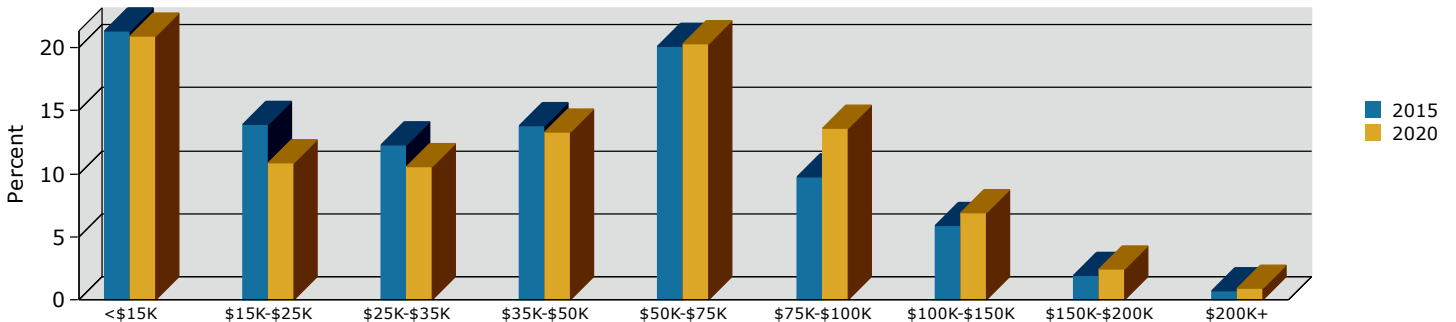

Geography: County - Lanier County, GA

2015 Population by Race

2015 Population by Age

Households

2015 Home Value

2015-2020 Annual Growth Rate

Household Income

Lakeland has seen a higher percentage of population growth between 2010 and 2015 than the county.

The county has a higher percentage of males to females than the city.

The population of seniors is increasing throughout the City and the County.

For adults over 25, educational attainment is slightly higher in the City of Lakeland.