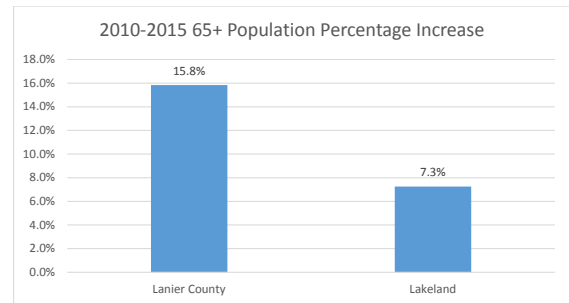

Geography: County - Lanier County, GA

2015 Population by Race

2015 Population by Age

Households

2015 Home Value

2015-2020 Annual Growth Rate

Household Income

Lakeland has seen a higher percentage of population growth between 2010 and 2015 than the county.

The county has a higher percentage of males to females than the city.

The population of seniors is increasing throughout the City and the County.

For adults over 25, educational attainment is slightly higher in the City of Lakeland.