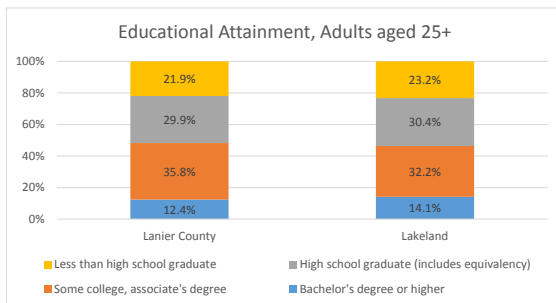

Geography: County - Lanier County, GA

2015 Population by Race

2015 Population by Age

Households

2015 Home Value

2015-2020 Annual Growth Rate

Household Income

Lakeland has seen a higher percentage of population growth between 2010 and 2015 than the county.

The county has a higher percentage of males to females than the city.

The population of seniors is increasing throughout the City and the County.

For adults over 25, educational attainment is slightly higher in the City of Lakeland.