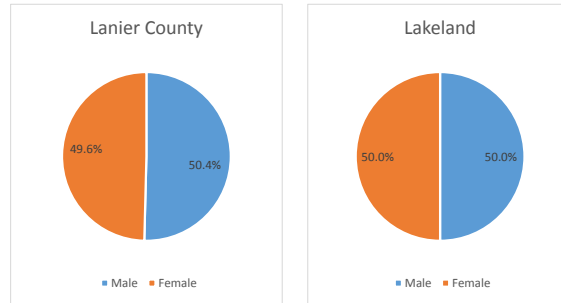

Geography: County - Lanier County, GA

2015 Population by Race

2015 Population by Age

Households

2015 Home Value

2015-2020 Annual Growth Rate

Household Income

Lakeland has seen a higher percentage of population growth between 2010 and 2015 than the county.

The county has a higher percentage of males to females than the city.

The population of seniors is increasing throughout the City and the County.

For adults over 25, educational attainment is slightly higher in the City of Lakeland.