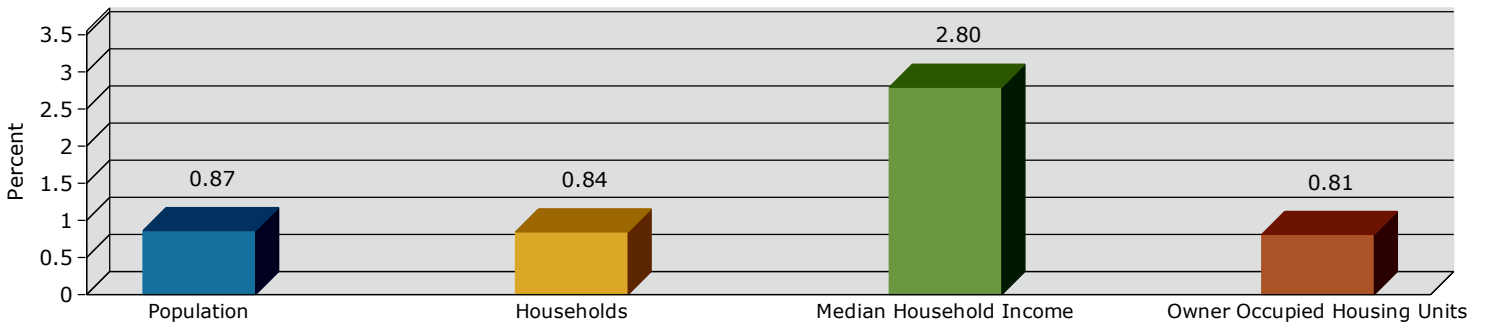

Geography: County - Lanier County, GA

2015 Population by Race

2015 Population by Age

Households

2015 Home Value

2015-2020 Annual Growth Rate

Household Income

Lakeland has seen a higher percentage of population growth between 2010 and 2015 than the county.

The county has a higher percentage of males to females than the city.

The population of seniors is increasing throughout the City and the County.

For adults over 25, educational attainment is slightly higher in the City of Lakeland.