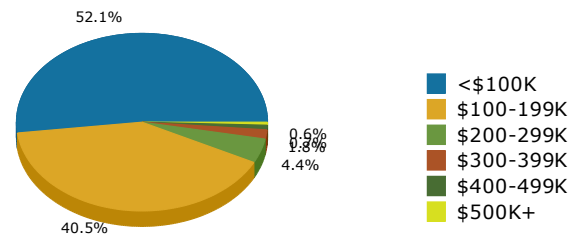

Geography: County - Lanier County, GA

2015 Population by Race

2015 Population by Age

Households

2015 Home Value

2015-2020 Annual Growth Rate

Household Income

Lakeland has seen a higher percentage of population growth between 2010 and 2015 than the county.

The county has a higher percentage of males to females than the city.

The population of seniors is increasing throughout the City and the County.

For adults over 25, educational attainment is slightly higher in the City of Lakeland.