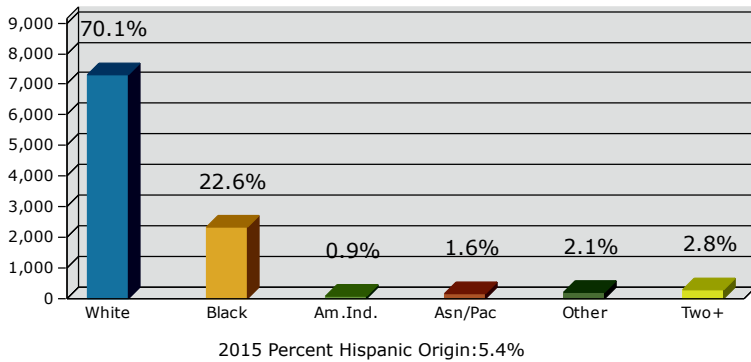

Geography: County - Lanier County, GA

2015 Population by Race

2015 Population by Age

Households

2015 Home Value

2015-2020 Annual Growth Rate

Household Income

Lakeland has seen a higher percentage of population growth between 2010 and 2015 than the county.

The county has a higher percentage of males to females than the city.

The population of seniors is increasing throughout the City and the County.

For adults over 25, educational attainment is slightly higher in the City of Lakeland.