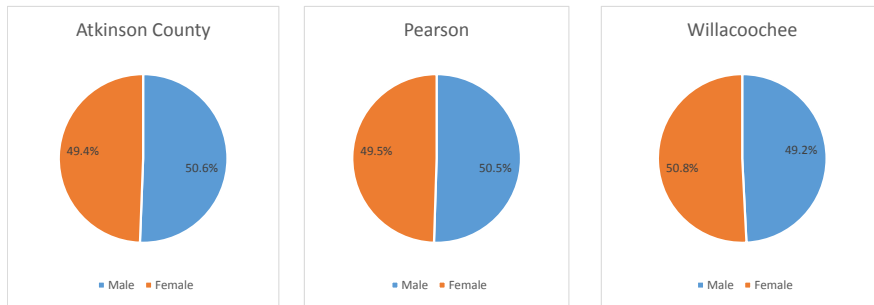

Geography: County - Atkinson County, GA

2015 Population by Race

2015 Population by Age

Households

2015 Home Value

2015-2020 Annual Growth Rate

Household Income

Pearson has seen the highest percentage of population growth between 2000-2010. Willacochee has seen the highest percentage of population growth between 2010 and 2015.

Willacochee has more males than females while Pearson and the county have more females than males.

The population of seniors is increasing throughout all Cities and the County.

For adults over 25, educational attainment is highest in Willacochee.