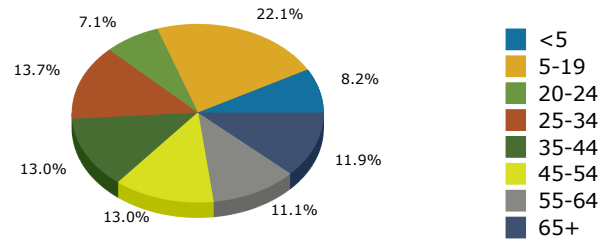

Geography: County - Atkinson County, GA

2015 Population by Race

2015 Population by Age

Households

2015 Home Value

2015-2020 Annual Growth Rate

Household Income

Pearson has seen the highest percentage of population growth between 2000-2010. Willacochee has seen the highest percentage of population growth between 2010 and 2015.

Willacochee has more males than females while Pearson and the county have more females than males.

The population of seniors is increasing throughout all Cities and the County.

For adults over 25, educational attainment is highest in Willacochee.