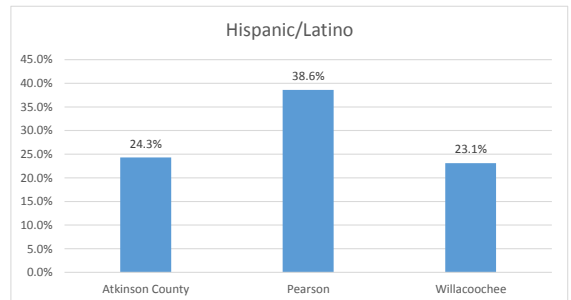

Geography: County - Atkinson County, GA

2015 Population by Race

2015 Population by Age

Households

2015 Home Value

2015-2020 Annual Growth Rate

Household Income

Pearson has seen the highest percentage of population growth between 2000-2010. Willacochee has seen the highest percentage of population growth between 2010 and 2015.

Willacochee has more males than females while Pearson and the county have more females than males.

The population of seniors is increasing throughout all Cities and the County.

For adults over 25, educational attainment is highest in Willacochee.