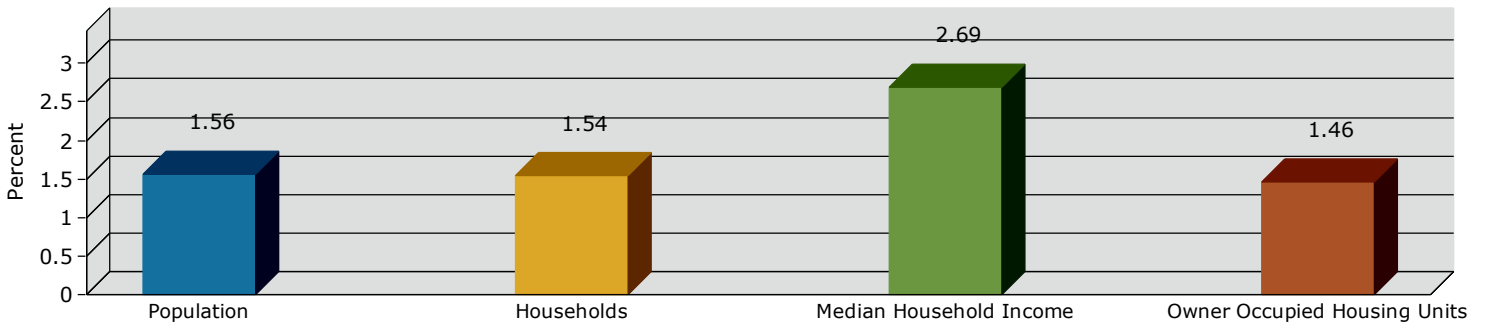

Geography: County - Atkinson County, GA

2015 Population by Race

2015 Population by Age

Households

2015 Home Value

2015-2020 Annual Growth Rate

Household Income

Pearson has seen the highest percentage of population growth between 2000-2010. Willacochee has seen the highest percentage of population growth between 2010 and 2015.

Willacochee has more males than females while Pearson and the county have more females than males.

The population of seniors is increasing throughout all Cities and the County.

For adults over 25, educational attainment is highest in Willacochee.