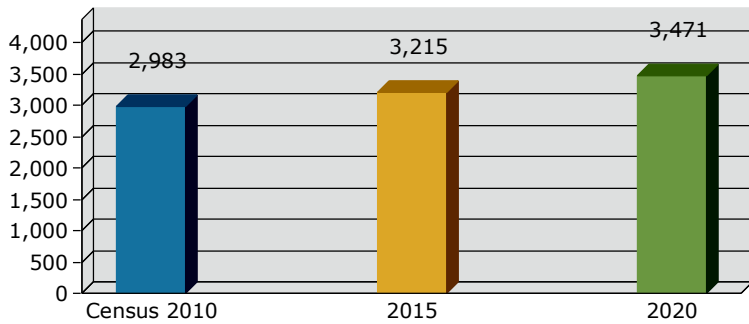

Geography: County - Atkinson County, GA

2015 Population by Race

2015 Population by Age

Households

2015 Home Value

2015-2020 Annual Growth Rate

Household Income

Pearson has seen the highest percentage of population growth between 2000-2010. Willacochee has seen the highest percentage of population growth between 2010 and 2015.

Willacochee has more males than females while Pearson and the county have more females than males.

The population of seniors is increasing throughout all Cities and the County.

For adults over 25, educational attainment is highest in Willacochee.