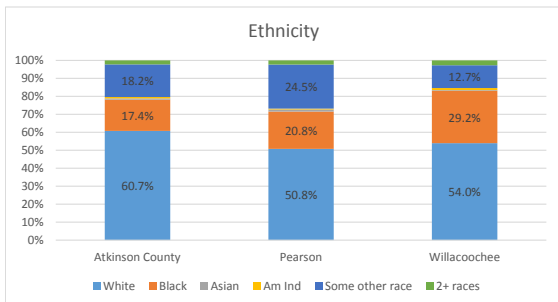

Geography: County - Atkinson County, GA

2015 Population by Race

2015 Population by Age

Households

2015 Home Value

2015-2020 Annual Growth Rate

Household Income

Pearson has seen the highest percentage of population growth between 2000-2010. Willacochee has seen the highest percentage of population growth between 2010 and 2015.

Willacochee has more males than females while Pearson and the county have more females than males.

The population of seniors is increasing throughout all Cities and the County.

For adults over 25, educational attainment is highest in Willacochee.