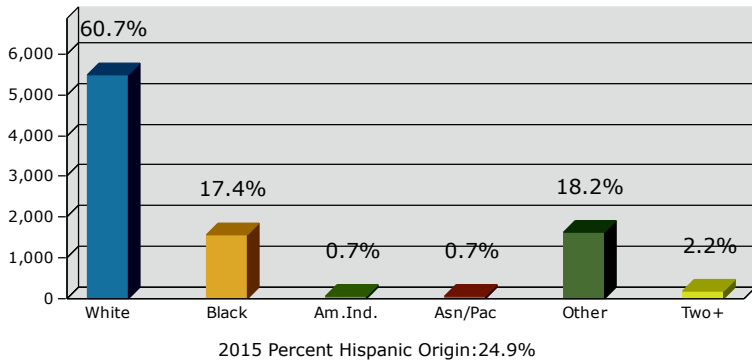

Geography: County - Atkinson County, GA

2015 Population by Race

2015 Population by Age

Households

2015 Home Value

2015-2020 Annual Growth Rate

Household Income

Pearson has seen the highest percentage of population growth between 2000-2010. Willacochee has seen the highest percentage of population growth between 2010 and 2015.

Willacochee has more males than females while Pearson and the county have more females than males.

The population of seniors is increasing throughout all Cities and the County.

For adults over 25, educational attainment is highest in Willacochee.