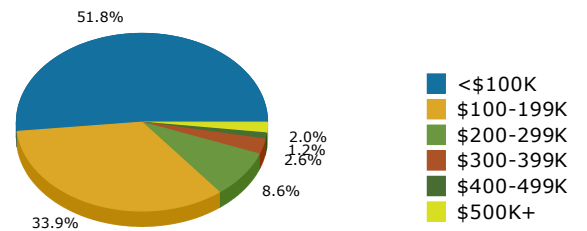

Geography: County - Atkinson County, GA

2015 Population by Race

2015 Population by Age

Households

2015 Home Value

2015-2020 Annual Growth Rate

Household Income

Pearson has seen the highest percentage of population growth between 2000-2010. Willacochee has seen the highest percentage of population growth between 2010 and 2015.

Willacochee has more males than females while Pearson and the county have more females than males.

The population of seniors is increasing throughout all Cities and the County.

For adults over 25, educational attainment is highest in Willacochee.