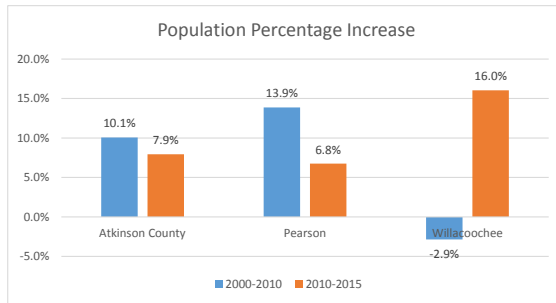

Geography: County - Atkinson County, GA

2015 Population by Race

2015 Population by Age

Households

2015 Home Value

2015-2020 Annual Growth Rate

Household Income

Pearson has seen the highest percentage of population growth between 2000-2010. Willacochee has seen the highest percentage of population growth between 2010 and 2015.

Willacochee has more males than females while Pearson and the county have more females than males.

The population of seniors is increasing throughout all Cities and the County.

For adults over 25, educational attainment is highest in Willacochee.