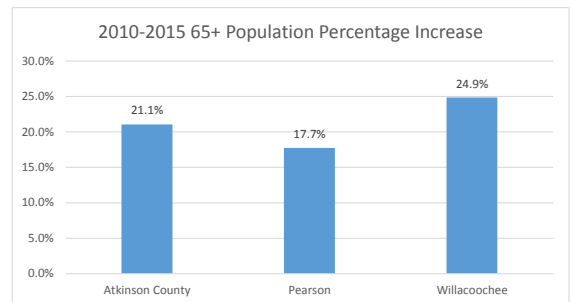

Geography: County - Atkinson County, GA

2015 Population by Race

2015 Population by Age

Households

2015 Home Value

2015-2020 Annual Growth Rate

Household Income

Pearson has seen the highest percentage of population growth between 2000-2010. Willacochee has seen the highest percentage of population growth between 2010 and 2015.

Willacochee has more males than females while Pearson and the county have more females than males.

The population of seniors is increasing throughout all Cities and the County.

For adults over 25, educational attainment is highest in Willacochee.