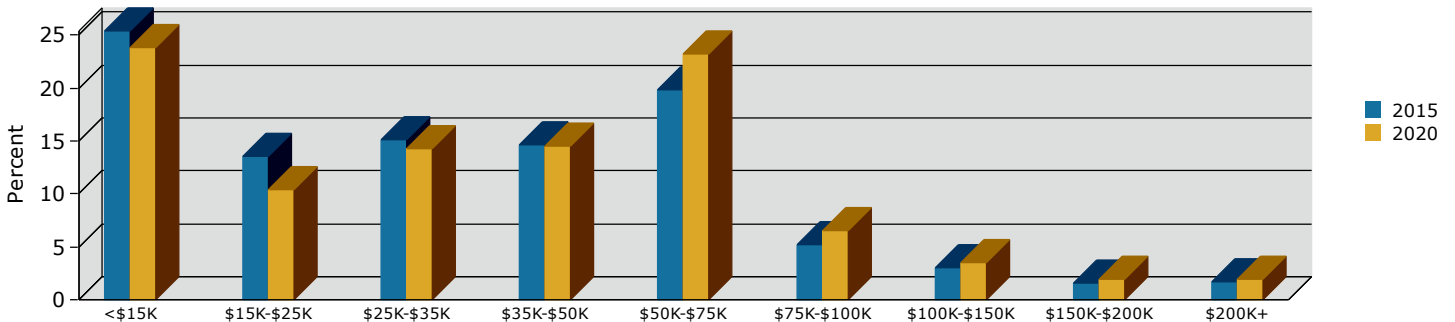

Geography: County - Atkinson County, GA

2015 Population by Race

2015 Population by Age

Households

2015 Home Value

2015-2020 Annual Growth Rate

Household Income

Pearson has seen the highest percentage of population growth between 2000-2010. Willacochee has seen the highest percentage of population growth between 2010 and 2015.

Willacochee has more males than females while Pearson and the county have more females than males.

The population of seniors is increasing throughout all Cities and the County.

For adults over 25, educational attainment is highest in Willacochee.