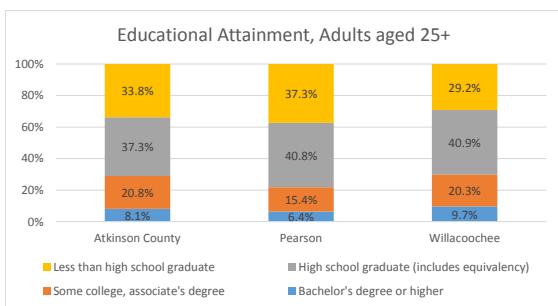

Geography: County - Atkinson County, GA

2015 Population by Race

2015 Population by Age

Households

2015 Home Value

2015-2020 Annual Growth Rate

Household Income

Pearson has seen the highest percentage of population growth between 2000-2010. Willacochee has seen the highest percentage of population growth between 2010 and 2015.

Willacochee has more males than females while Pearson and the county have more females than males.

The population of seniors is increasing throughout all Cities and the County.

For adults over 25, educational attainment is highest in Willacochee.