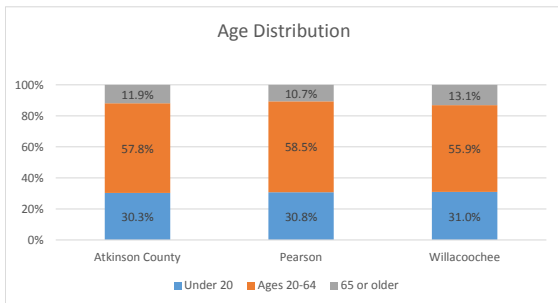

Geography: County - Atkinson County, GA

2015 Population by Race

2015 Population by Age

Households

2015 Home Value

2015-2020 Annual Growth Rate

Household Income

Pearson has seen the highest percentage of population growth between 2000-2010. Willacochee has seen the highest percentage of population growth between 2010 and 2015.

Willacochee has more males than females while Pearson and the county have more females than males.

The population of seniors is increasing throughout all Cities and the County.

For adults over 25, educational attainment is highest in Willacochee.