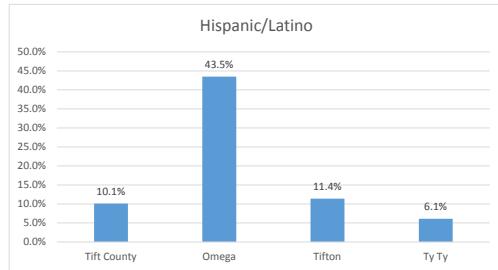

Geography: County - Tift County, GA

2015 Population by Race

2015 Population by Age

Households

2015 Home Value

2015-2020 Annual Growth Rate

Household Income

Omega has seen the highest percentage of population growth between 2010-2015.

All cities and the county a higher percentage of females than males.

The population of seniors is increasing throughout all Cities and the County.

For adults over 25, educational attainment is highest in Tifton.