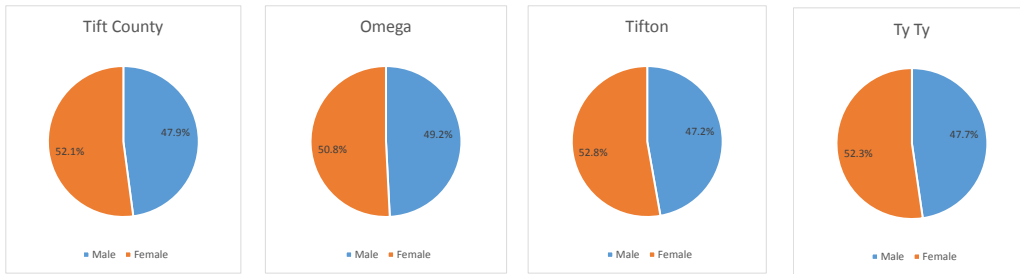

Geography: County - Tift County, GA

2015 Population by Race

2015 Population by Age

Households

2015 Home Value

2015-2020 Annual Growth Rate

Household Income

Omega has seen the highest percentage of population growth between 2010-2015.

All cities and the county a higher percentage of females than males.

The population of seniors is increasing throughout all Cities and the County.

For adults over 25, educational attainment is highest in Tifton.