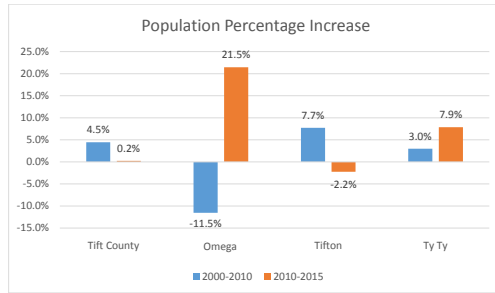

Geography: County - Tift County, GA

2015 Population by Race

2015 Population by Age

Households

2015 Home Value

2015-2020 Annual Growth Rate

Household Income

Omega has seen the highest percentage of population growth between 2010-2015.

All cities and the county a higher percentage of females than males.

The population of seniors is increasing throughout all Cities and the County.

For adults over 25, educational attainment is highest in Tifton.