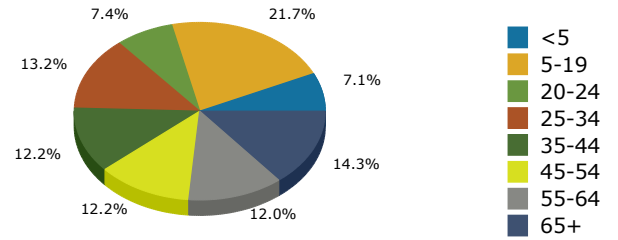

Geography: County - Tift County, GA

2015 Population by Race

2015 Population by Age

Households

2015 Home Value

2015-2020 Annual Growth Rate

Household Income

Omega has seen the highest percentage of population growth between 2010-2015.

All cities and the county a higher percentage of females than males.

The population of seniors is increasing throughout all Cities and the County.

For adults over 25, educational attainment is highest in Tifton.