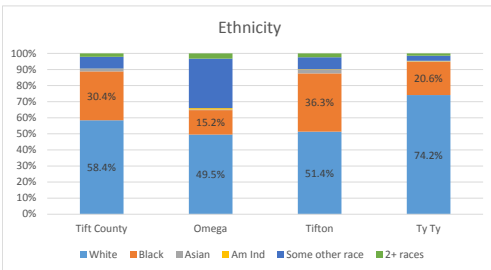

Geography: County - Tift County, GA

2015 Population by Race

2015 Population by Age

Households

2015 Home Value

2015-2020 Annual Growth Rate

Household Income

Omega has seen the highest percentage of population growth between 2010-2015.

All cities and the county a higher percentage of females than males.

The population of seniors is increasing throughout all Cities and the County.

For adults over 25, educational attainment is highest in Tifton.