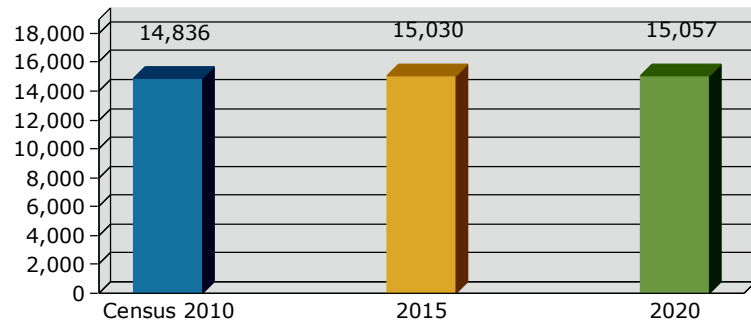

Geography: County - Tift County, GA

2015 Population by Race

2015 Population by Age

Households

2015 Home Value

2015-2020 Annual Growth Rate

Household Income

Omega has seen the highest percentage of population growth between 2010-2015.

All cities and the county a higher percentage of females than males.

The population of seniors is increasing throughout all Cities and the County.

For adults over 25, educational attainment is highest in Tifton.