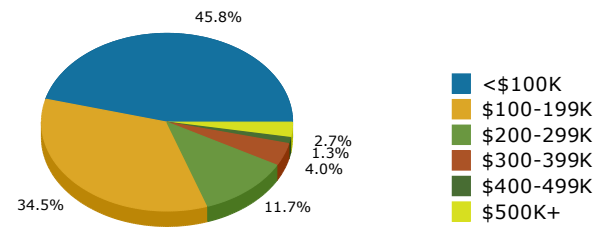

Geography: County - Tift County, GA

2015 Population by Race

2015 Population by Age

Households

2015 Home Value

2015-2020 Annual Growth Rate

Household Income

Omega has seen the highest percentage of population growth between 2010-2015.

All cities and the county a higher percentage of females than males.

The population of seniors is increasing throughout all Cities and the County.

For adults over 25, educational attainment is highest in Tifton.