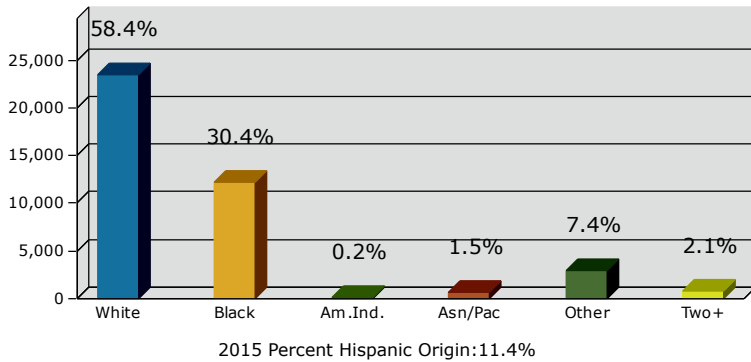

Geography: County - Tift County, GA

2015 Population by Race

2015 Population by Age

Households

2015 Home Value

2015-2020 Annual Growth Rate

Household Income

Omega has seen the highest percentage of population growth between 2010-2015.

All cities and the county a higher percentage of females than males.

The population of seniors is increasing throughout all Cities and the County.

For adults over 25, educational attainment is highest in Tifton.