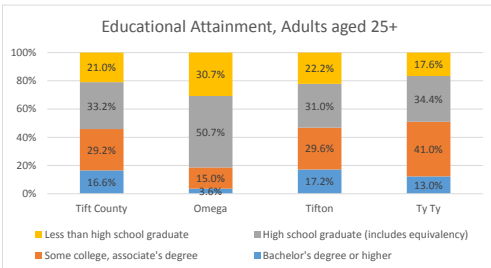

Geography: County - Tift County, GA

2015 Population by Race

2015 Population by Age

Households

2015 Home Value

2015-2020 Annual Growth Rate

Household Income

Omega has seen the highest percentage of population growth between 2010-2015.

All cities and the county a higher percentage of females than males.

The population of seniors is increasing throughout all Cities and the County.

For adults over 25, educational attainment is highest in Tifton.