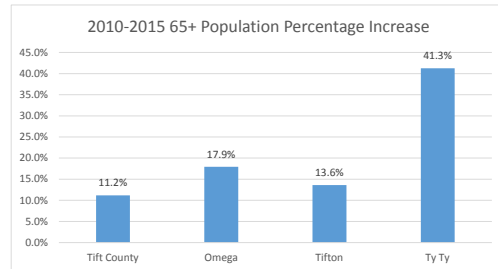

Geography: County - Tift County, GA

2015 Population by Race

2015 Population by Age

Households

2015 Home Value

2015-2020 Annual Growth Rate

Household Income

Omega has seen the highest percentage of population growth between 2010-2015.

All cities and the county a higher percentage of females than males.

The population of seniors is increasing throughout all Cities and the County.

For adults over 25, educational attainment is highest in Tifton.