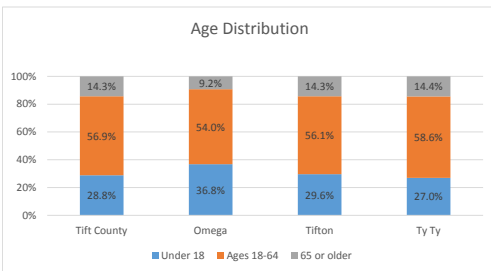

Geography: County - Tift County, GA

2015 Population by Race

2015 Population by Age

Households

2015 Home Value

2015-2020 Annual Growth Rate

Household Income

Omega has seen the highest percentage of population growth between 2010-2015.

All cities and the county a higher percentage of females than males.

The population of seniors is increasing throughout all Cities and the County.

For adults over 25, educational attainment is highest in Tifton.