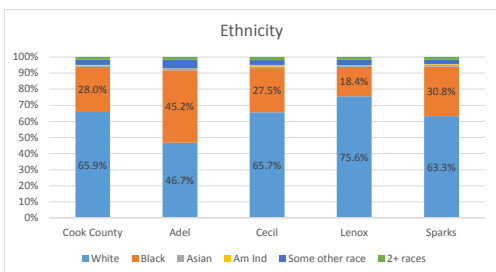

# Geography: County - Cook County, GA

2015 Population by Race

2015 Population by Age

Households

2015 Home Value

2015-2020 Annual Growth Rate

Household Income

Cecil has seen the least percentage of population growth between 2000-2010.

All cities and the county have more females than males.

The population of seniors is increasing throughout all Cities and the County.

For adults over 25, educational attainment is highest in Adel.