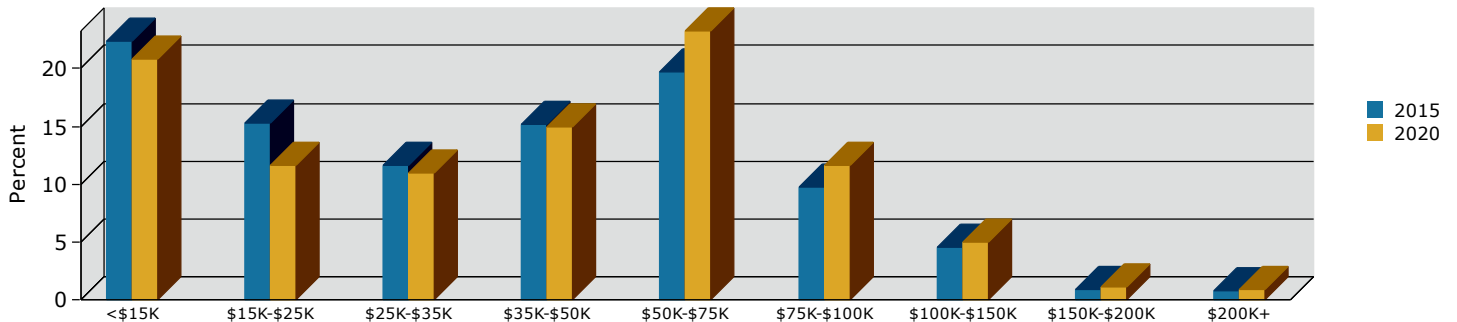

# Geography: County - Cook County, GA

2015 Population by Race

2015 Population by Age

Households

2015 Home Value

2015-2020 Annual Growth Rate

Household Income

Cecil has seen the least percentage of population growth between 2000-2010.

All cities and the county have more females than males.

The population of seniors is increasing throughout all Cities and the County.

For adults over 25, educational attainment is highest in Adel.