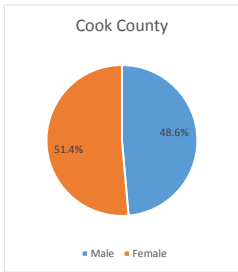

# Geography: County - Cook County, GA

2015 Population by Race

2015 Population by Age

Households

2015 Home Value

2015-2020 Annual Growth Rate

Household Income

Cecil has seen the least percentage of population growth between 2000-2010.

All cities and the county have more females than males.

The population of seniors is increasing throughout all Cities and the County.

For adults over 25, educational attainment is highest in Adel.