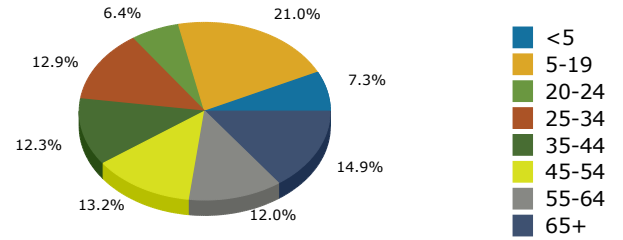

# Geography: County - Cook County, GA

2015 Population by Race

2015 Population by Age

Households

2015 Home Value

2015-2020 Annual Growth Rate

Household Income

Cecil has seen the least percentage of population growth between 2000-2010.

All cities and the county have more females than males.

The population of seniors is increasing throughout all Cities and the County.

For adults over 25, educational attainment is highest in Adel.