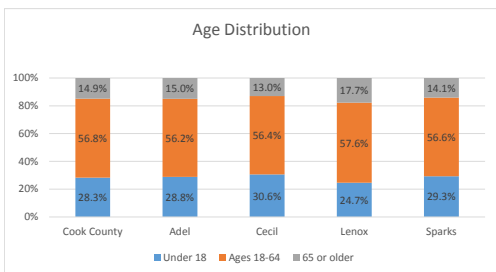

# Geography: County - Cook County, GA

2015 Population by Race

2015 Population by Age

Households

2015 Home Value

2015-2020 Annual Growth Rate

Household Income

Cecil has seen the least percentage of population growth between 2000-2010.

All cities and the county have more females than males.

The population of seniors is increasing throughout all Cities and the County.

For adults over 25, educational attainment is highest in Adel.