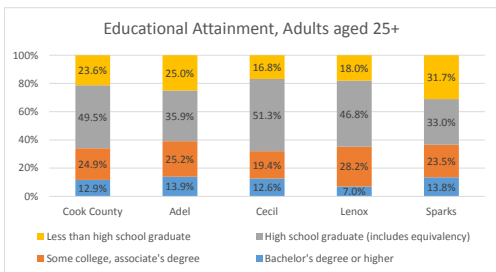

# Geography: County - Cook County, GA

2015 Population by Race

2015 Population by Age

Households

2015 Home Value

2015-2020 Annual Growth Rate

Household Income

Cecil has seen the least percentage of population growth between 2000-2010.

All cities and the county have more females than males.

The population of seniors is increasing throughout all Cities and the County.

For adults over 25, educational attainment is highest in Adel.