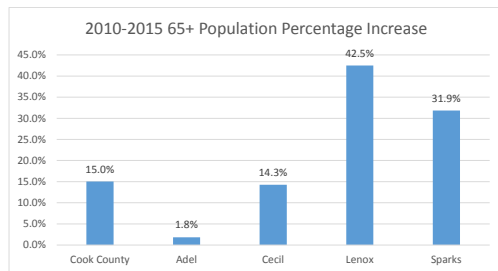

# Geography: County - Cook County, GA

2015 Population by Race

2015 Population by Age

Households

2015 Home Value

2015-2020 Annual Growth Rate

Household Income

Cecil has seen the least percentage of population growth between 2000-2010.

All cities and the county have more females than males.

The population of seniors is increasing throughout all Cities and the County.

For adults over 25, educational attainment is highest in Adel.