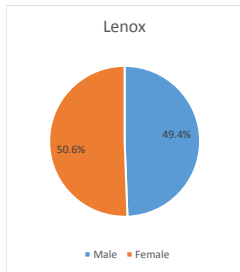

# Geography: County - Cook County, GA

2015 Population by Race

2015 Population by Age

Households

2015 Home Value

2015-2020 Annual Growth Rate

Household Income

Cecil has seen the least percentage of population growth between 2000-2010.

All cities and the county have more females than males.

The population of seniors is increasing throughout all Cities and the County.

For adults over 25, educational attainment is highest in Adel.