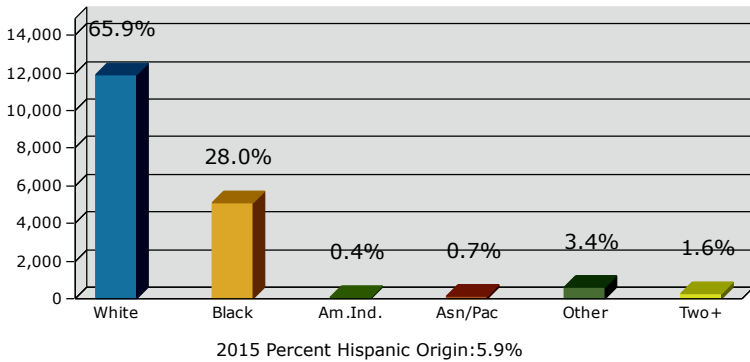

# Geography: County - Cook County, GA

2015 Population by Race

2015 Population by Age

Households

2015 Home Value

2015-2020 Annual Growth Rate

Household Income

Cecil has seen the least percentage of population growth between 2000-2010.

All cities and the county have more females than males.

The population of seniors is increasing throughout all Cities and the County.

For adults over 25, educational attainment is highest in Adel.