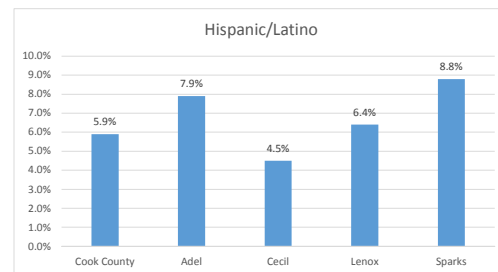

# Geography: County - Cook County, GA

2015 Population by Race

2015 Population by Age

Households

2015 Home Value

2015-2020 Annual Growth Rate

Household Income

Cecil has seen the least percentage of population growth between 2000-2010.

All cities and the county have more females than males.

The population of seniors is increasing throughout all Cities and the County.

For adults over 25, educational attainment is highest in Adel.