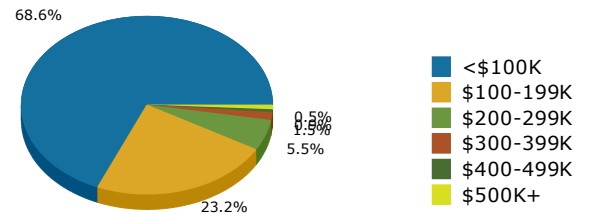

# Geography: County - Cook County, GA

2015 Population by Race

2015 Population by Age

Households

2015 Home Value

2015-2020 Annual Growth Rate

Household Income

Cecil has seen the least percentage of population growth between 2000-2010.

All cities and the county have more females than males.

The population of seniors is increasing throughout all Cities and the County.

For adults over 25, educational attainment is highest in Adel.