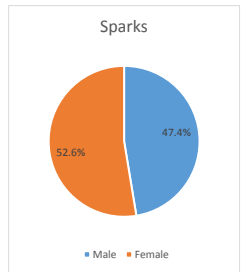

# Geography: County - Cook County, GA

2015 Population by Race

2015 Population by Age

Households

2015 Home Value

2015-2020 Annual Growth Rate

Household Income

Cecil has seen the least percentage of population growth between 2000-2010.

All cities and the county have more females than males.

The population of seniors is increasing throughout all Cities and the County.

For adults over 25, educational attainment is highest in Adel.