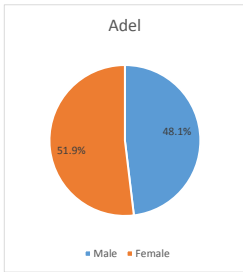

# Geography: County - Cook County, GA

2015 Population by Race

2015 Population by Age

Households

2015 Home Value

2015-2020 Annual Growth Rate

Household Income

Cecil has seen the least percentage of population growth between 2000-2010.

All cities and the county have more females than males.

The population of seniors is increasing throughout all Cities and the County.

For adults over 25, educational attainment is highest in Adel.