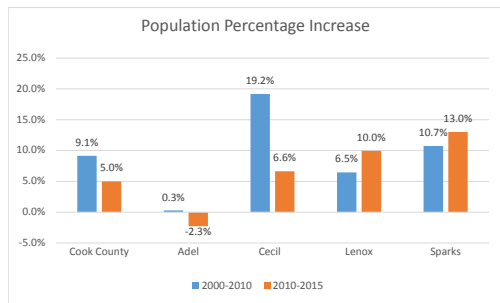

# Geography: County - Cook County, GA

2015 Population by Race

2015 Population by Age

Households

2015 Home Value

2015-2020 Annual Growth Rate

Household Income

Cecil has seen the least percentage of population growth between 2000-2010.

All cities and the county have more females than males.

The population of seniors is increasing throughout all Cities and the County.

For adults over 25, educational attainment is highest in Adel.