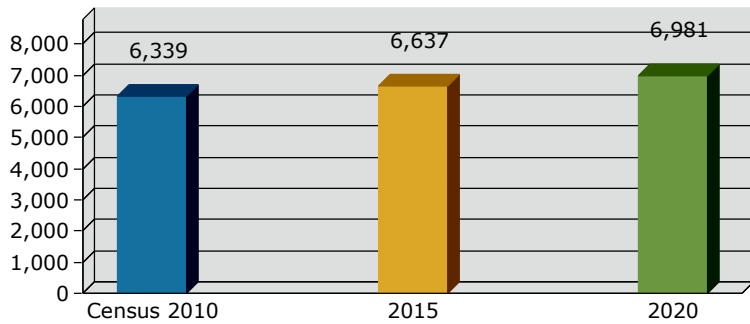

# Geography: County - Cook County, GA

2015 Population by Race

2015 Population by Age

Households

2015 Home Value

2015-2020 Annual Growth Rate

Household Income

Cecil has seen the least percentage of population growth between 2000-2010.

All cities and the county have more females than males.

The population of seniors is increasing throughout all Cities and the County.

For adults over 25, educational attainment is highest in Adel.