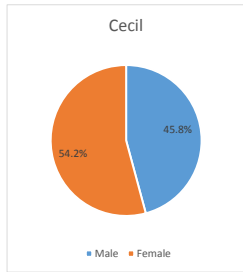

# Geography: County - Cook County, GA

2015 Population by Race

2015 Population by Age

Households

2015 Home Value

2015-2020 Annual Growth Rate

Household Income

Cecil has seen the least percentage of population growth between 2000-2010.

All cities and the county have more females than males.

The population of seniors is increasing throughout all Cities and the County.

For adults over 25, educational attainment is highest in Adel.